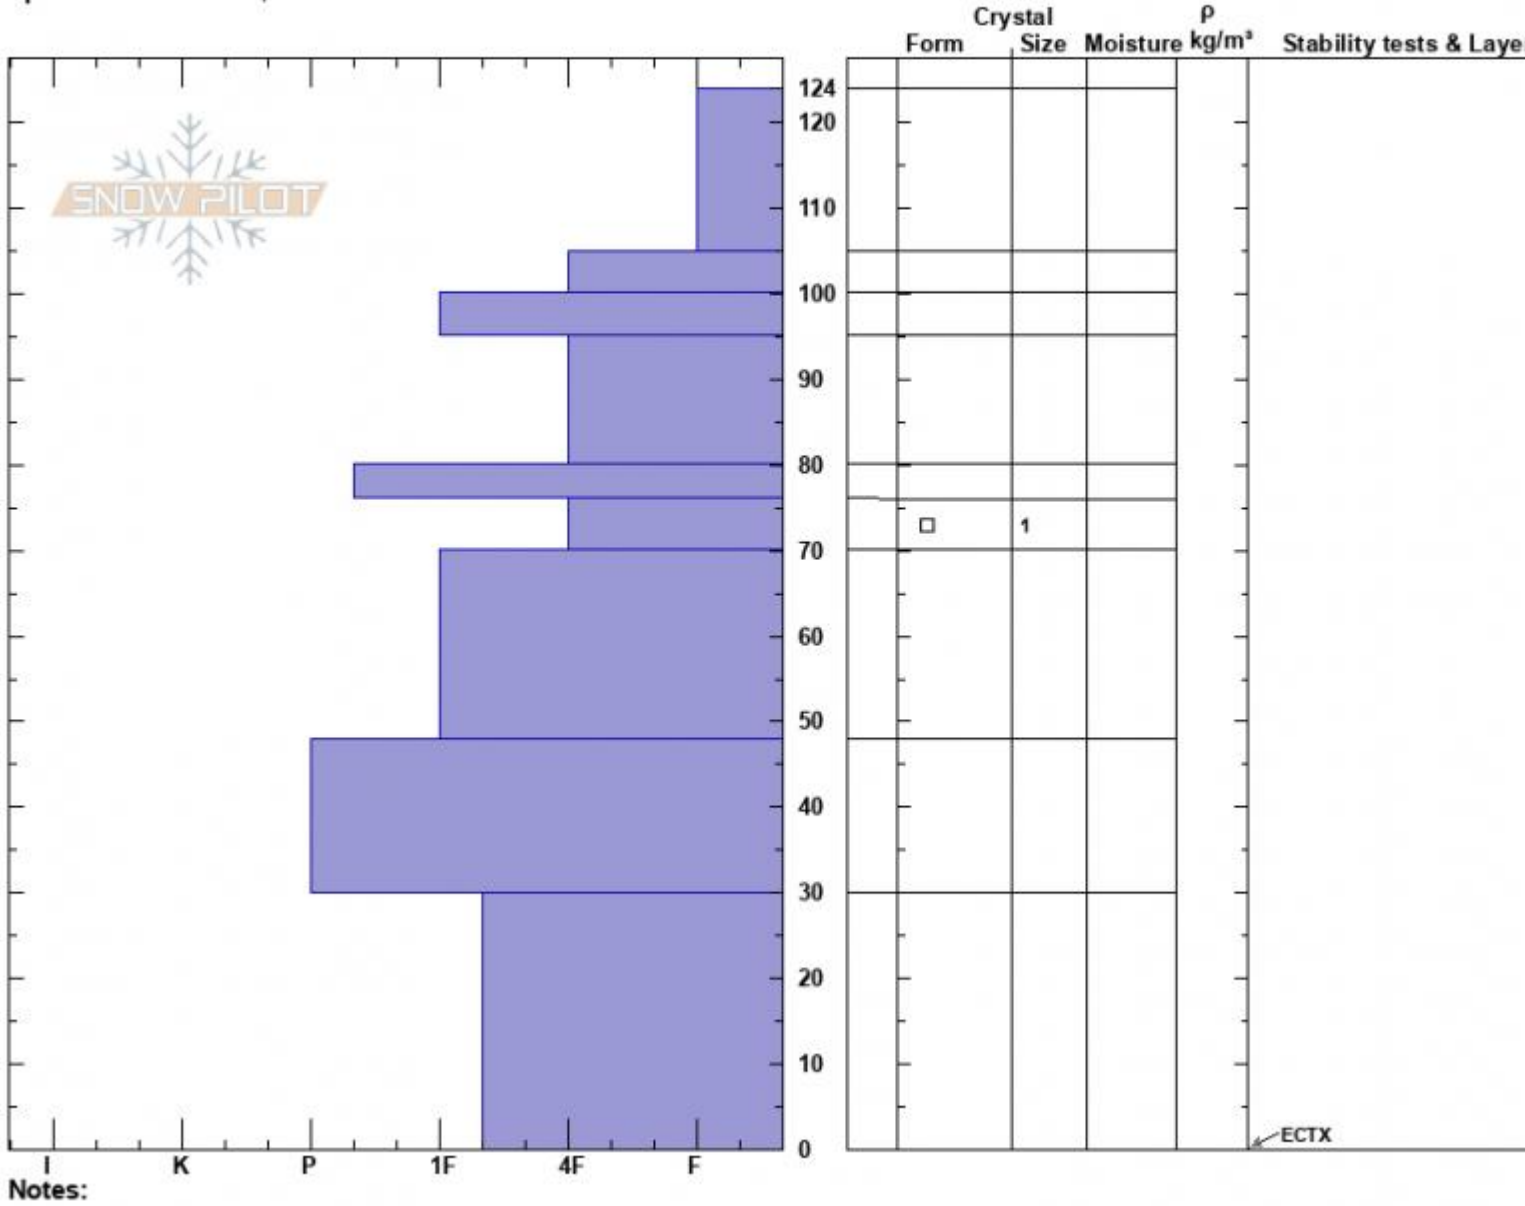

Gallatin Canyon  
 Madison Range-N  
 MT  
 Elevation: 7846 ft  
 Aspect: 114°  
 Specifics: We skied slope

Mark Staples  
 02/16/2025 - 11:20am  
 Co-ord: 45.32816N, -111.20183W  
 Slope Angle: 20°  
 Wind Loading: no

Stability: Very Good  
 Air Temperature:  
 Sky Cover: OVC  
 Precipitation: S1  
 Wind: S Light Breeze

HS:124  
 Layer Notes:  
 76-70cm: Problematic layer

Advisory Region  
 Northern Madison  
 Longitude  
 -111.41W

Latitude

45.30N

Northern Madison, 2025-02-16