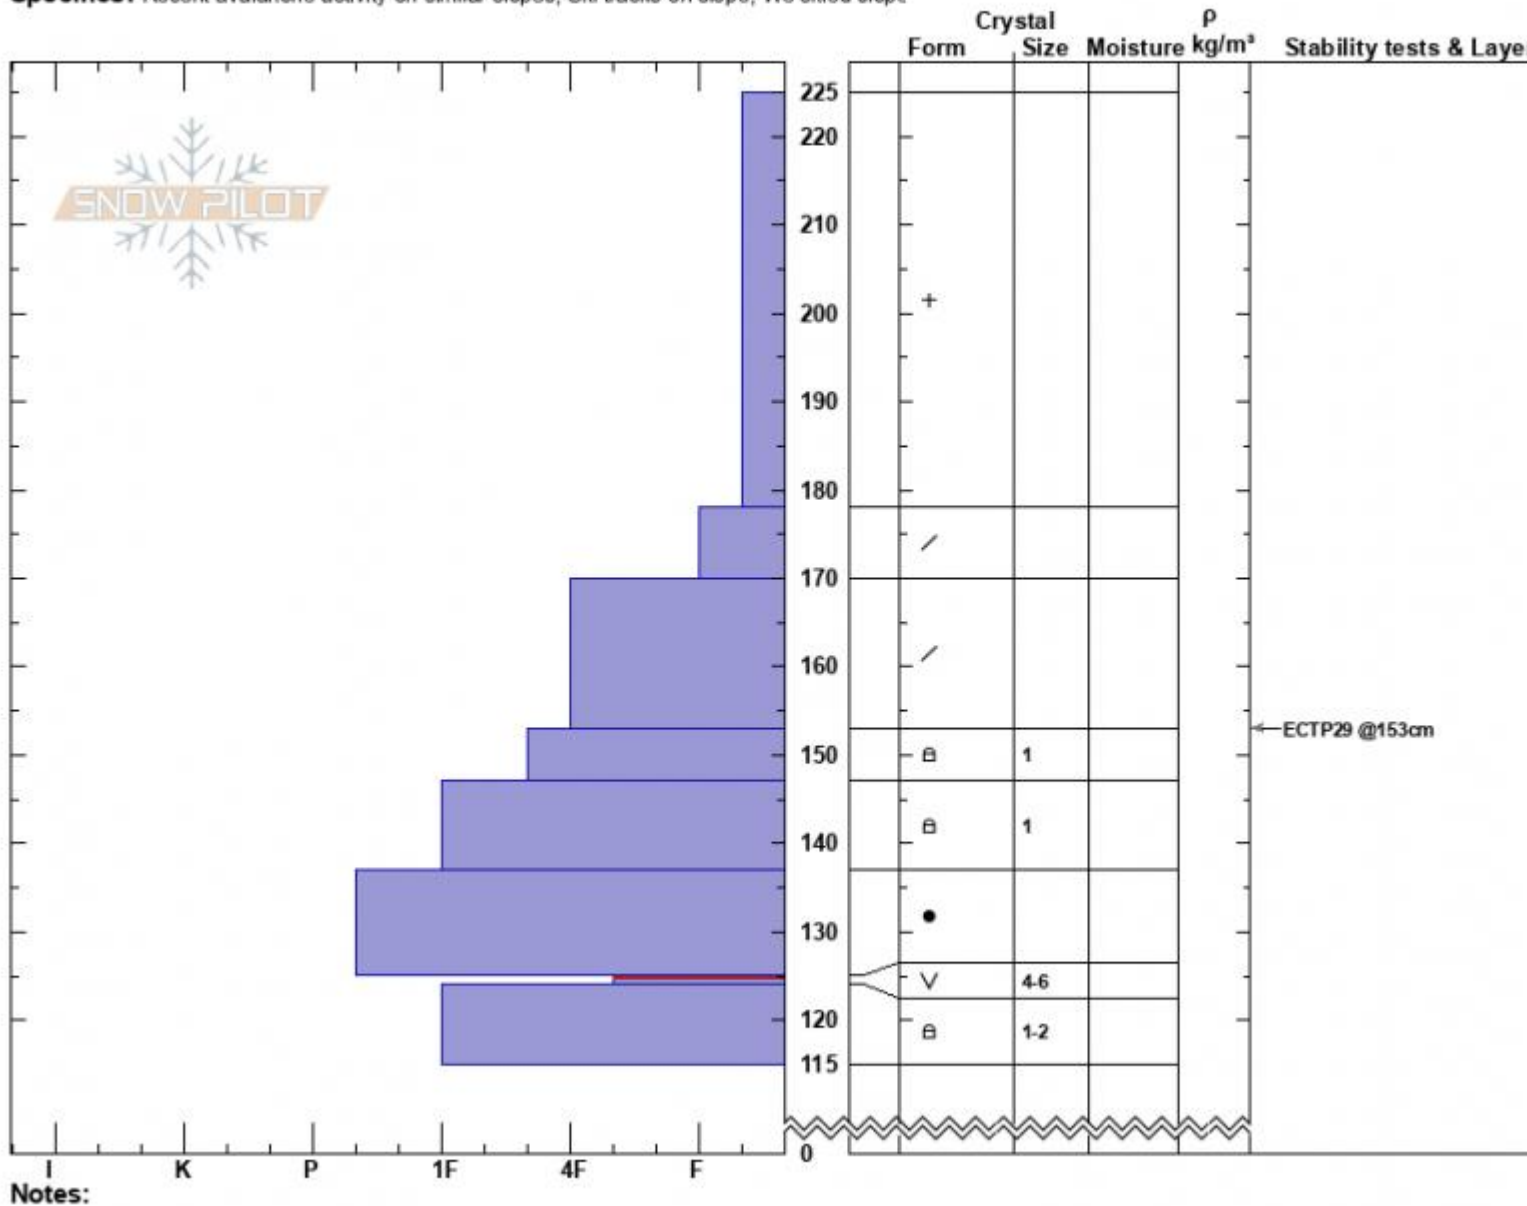

Bear Spankys
 Madison Range-N
 MT
 Elevation: 9150 ft
 Aspect: 80°

Dave Zinn
 02/16/2025 - 12:30pm
 Co-ord: 45.32419N, -111.38117W
 Slope Angle: 22°
 Wind Loading: no

Stability: Good
 Air Temperature:
 Sky Cover: OVC
 Precipitation: S1
 Wind: Calm

HS:225
 PF:75
 Layer Notes: 125-124cm: Problematic layer

Specifics: Recent avalanche activity on similar slopes; Ski tracks on slope; We skied slope

Notes:
 Advisory Region
 Northern Madison
 Longitude
 -111.38W
 Latitude
 45.35N
 Northern Madison, 2025-02-16