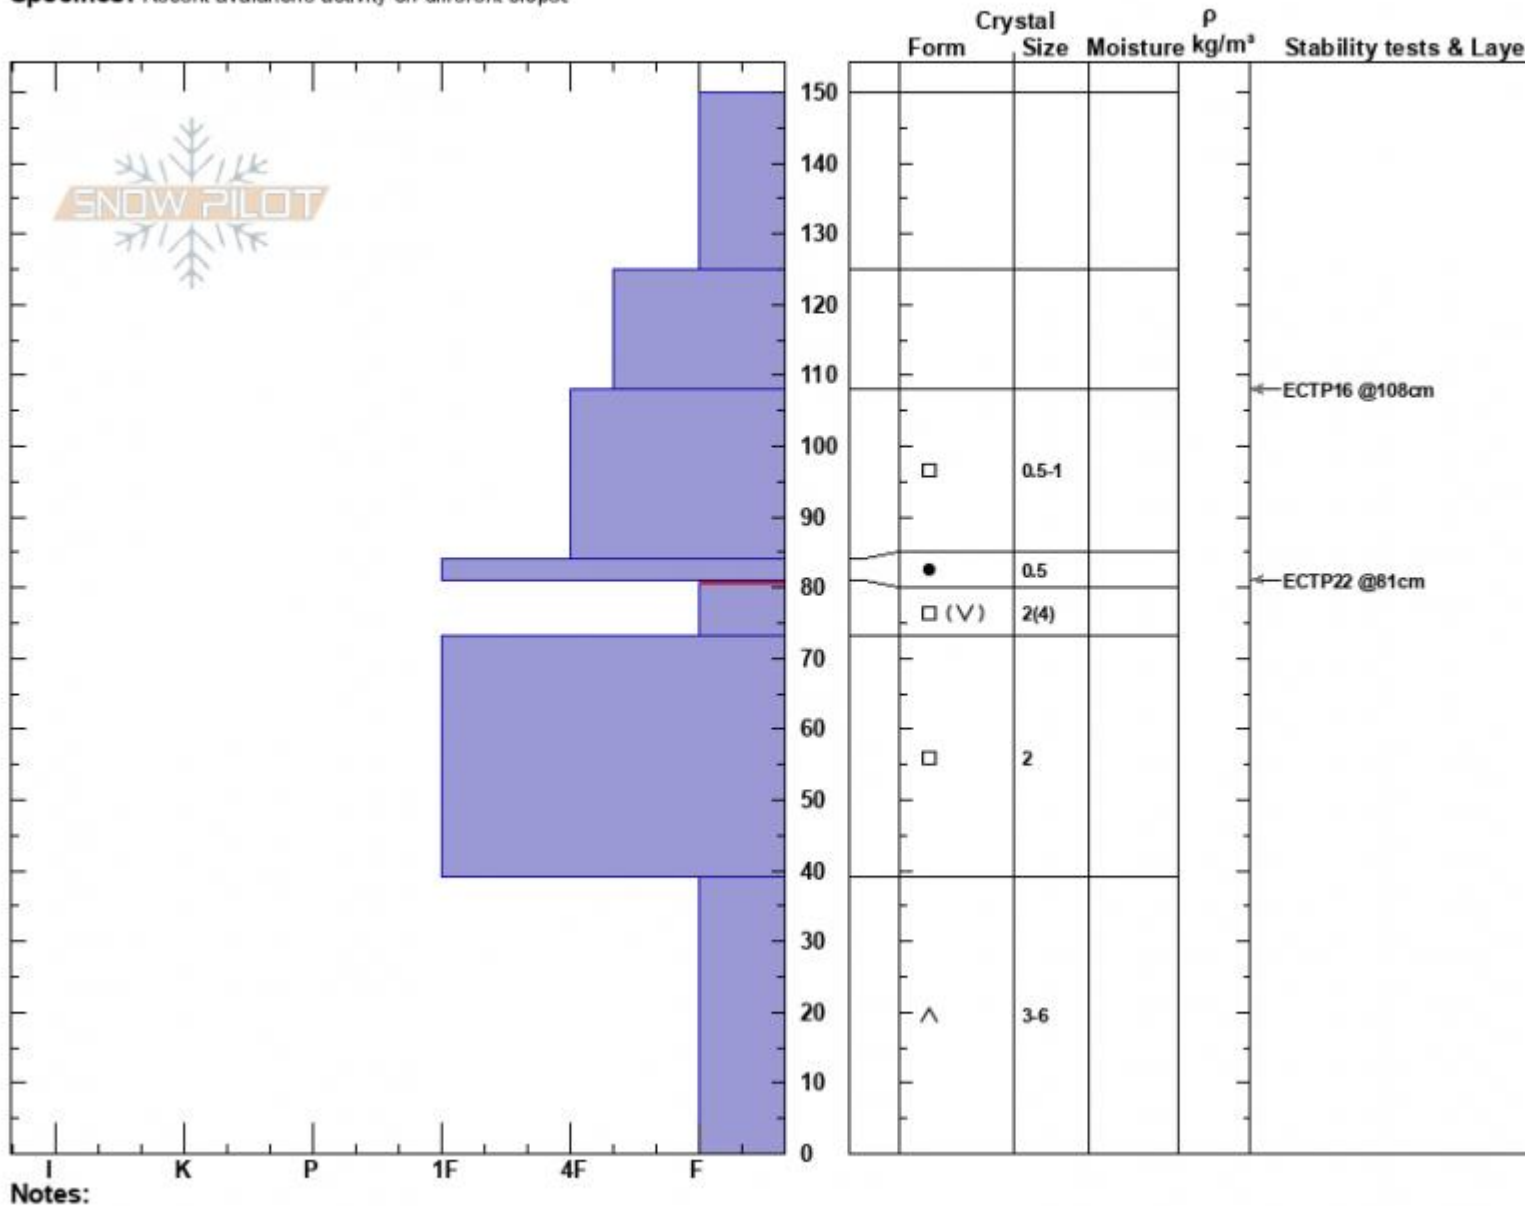

Chabots Corner  
 Lionhead Range  
 MT  
 Elevation: 8610 ft  
 Aspect: 90°  
 Specifics: Recent avalanche activity on different slopes

Dave Zinn  
 02/19/2025 - 10:45am  
 Co-ord: 44.72602N, -111.31548W  
 Slope Angle: 20°  
 Wind Loading: no

Stability: Poor  
 Air Temperature:  
 Sky Cover: OVC  
 Precipitation: S-1  
 Wind: S Light Breeze

HS:150 Layer Notes:  
 PF:80 81-73cm:Problematic layer

Advisory Region  
 Lionhead Range  
 Longitude  
 -111.32W  
 Latitude  
 44.73N  
 Lionhead Range, 2025-02-19