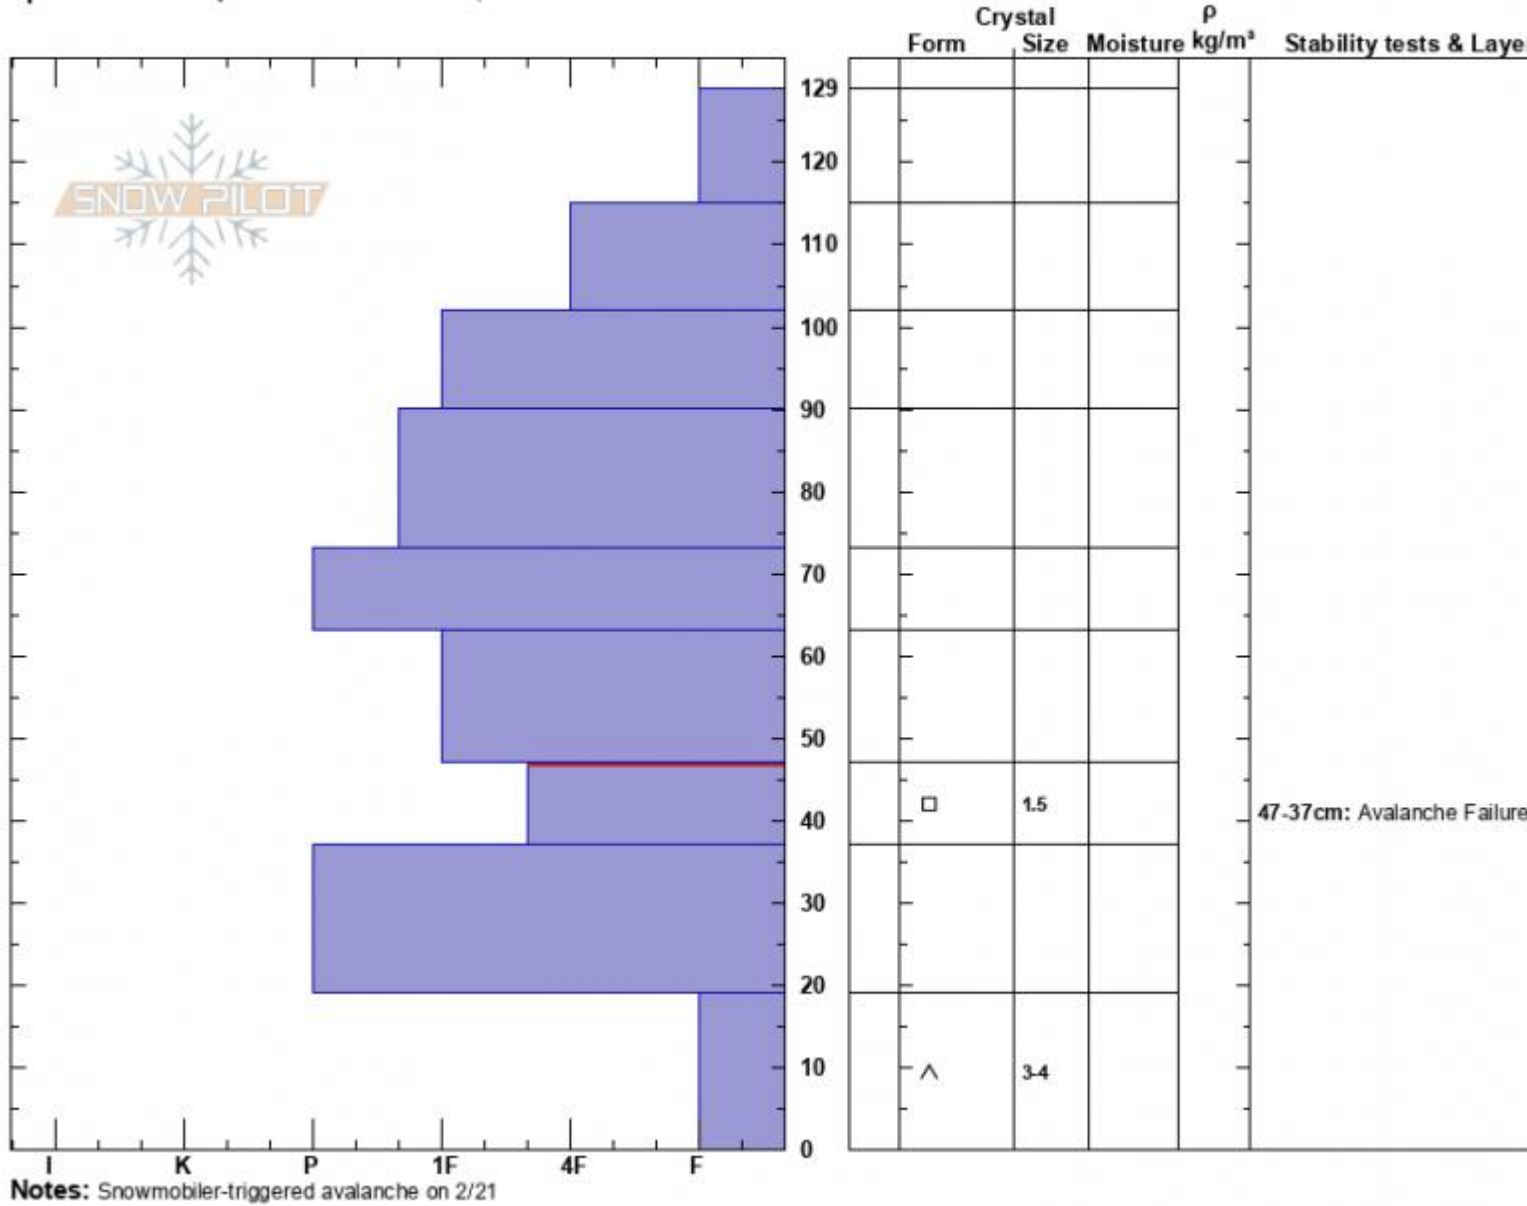

Teepee Basin Avalanche Dave Zinn  
 Madison Range-S 02/23/2025 - 11:30am  
 MT Co-ord: 44.90808N, -111.19182W  
 Elevation: 9300 ft Slope Angle: 38°  
 Aspect: 60° Wind Loading: no  
 Specifics: Pit is adjacent to avalanche: crown;

Stability: Fair  
 Air Temperature:  
 Sky Cover: OVC  
 Precipitation: S-1  
 Wind: Calm

HS:129 Layer Notes:  
 PF:75 47-37cm: Avalanche Failure  
 47-37cm: Problematic layer

Advisory Region  
 Southern Madison  
 Longitude  
 -111.19W  
 Latitude  
 44.90N  
 Southern Madison, 2025-02-23