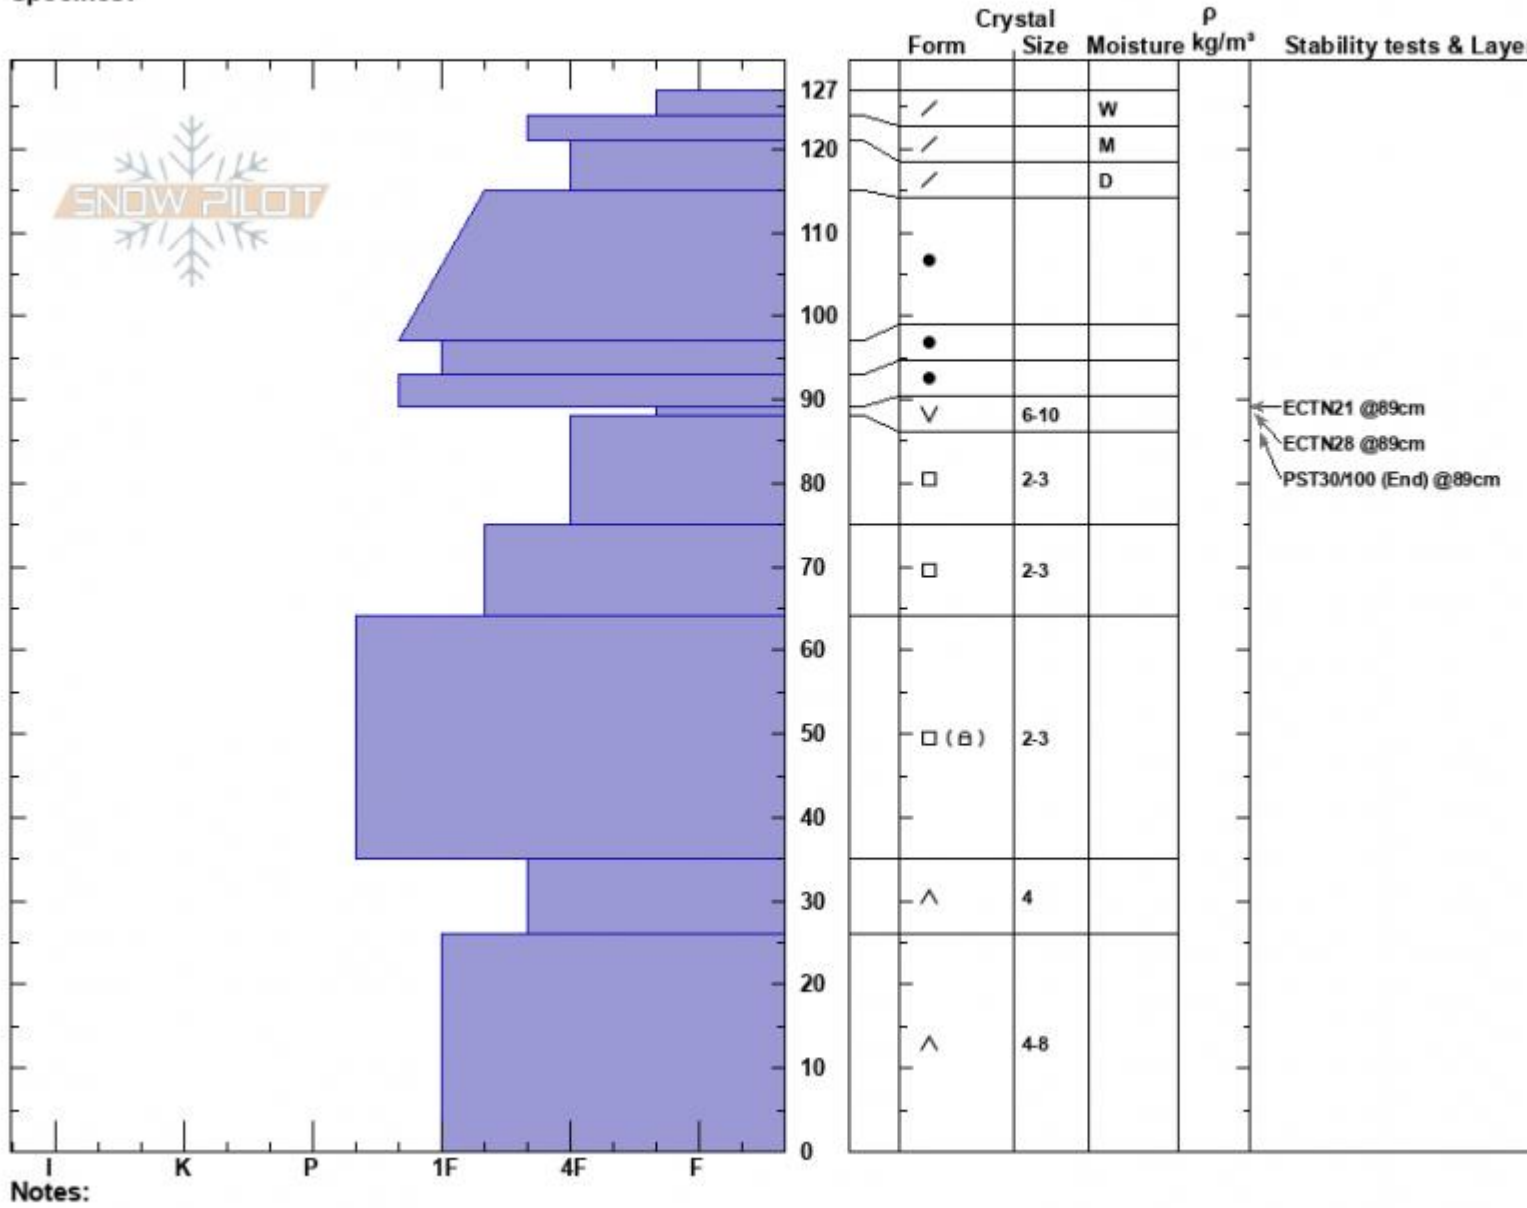

Sunlight Basin
 Madison Range-S
 MT
 Elevation: 9470 ft
 Aspect: 95°
 Specifics:

Haylee Darby
 03/01/2025 - 11:00am
 Co-ord: 44.97511N, -111.31393W
 Slope Angle: 23°
 Wind Loading: no

Stability:
 Air Temperature: 5°C
 Sky Cover: CLR
 Precipitation: NO
 Wind: W Calm

HS:127
 PF:92
 Layer Notes:

Advisory Region
 Southern Madison
 Longitude
 -111.27W

Latitude

45.06N

Southern Madison, 2025-03-01