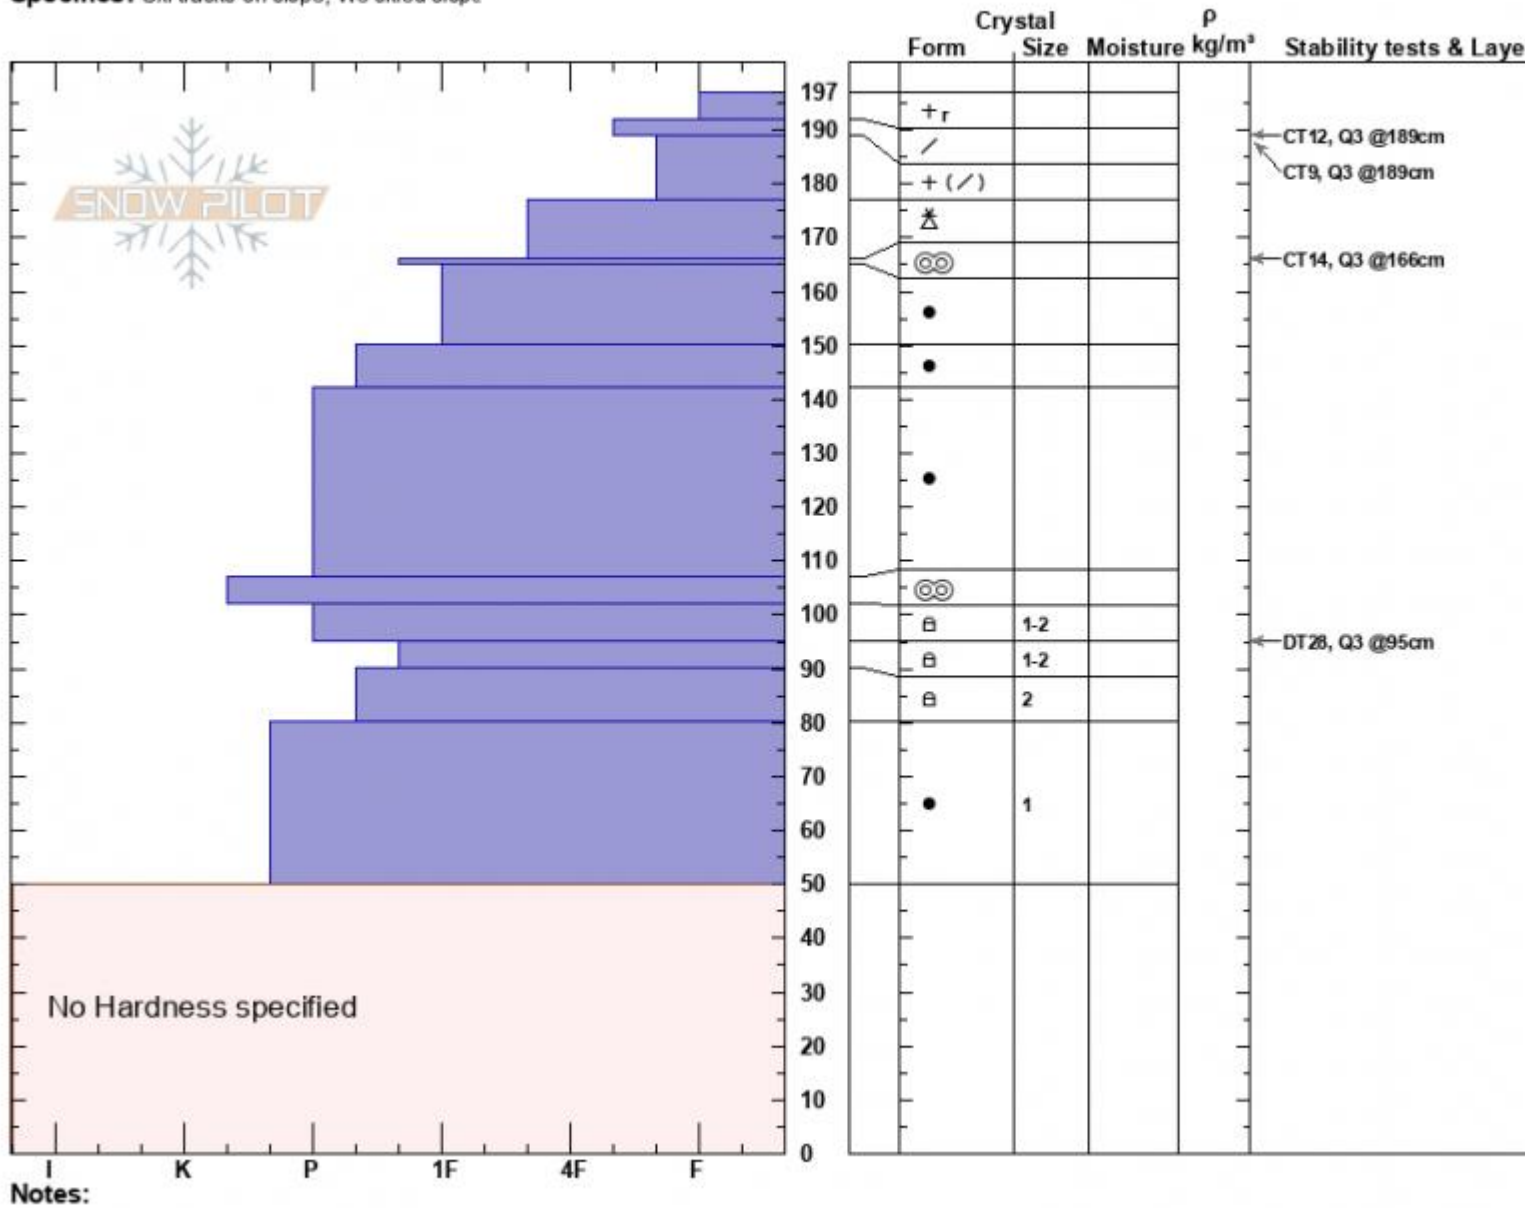

Texas Meadow
 Bridger Range
 MT
 Elevation: 7700 ft
 Aspect: 69°
 Specifics: Ski tracks on slope; We skied slope

Alex Marienthal
 03/20/2025 - 4:00pm
 Co-ord: 45.83999N, -110.93316W
 Slope Angle: 32°
 Wind Loading:

Stability: Good
 Air Temperature:
 Sky Cover: OVC
 Precipitation: S-1
 Wind: Calm

HS:197
 Layer Notes:
 189-177cm: Problematic layer

Advisory Region
 Bridger Range
 Longitude
 -110.93W
 Latitude
 45.84N
 Bridger Range, 2025-03-20