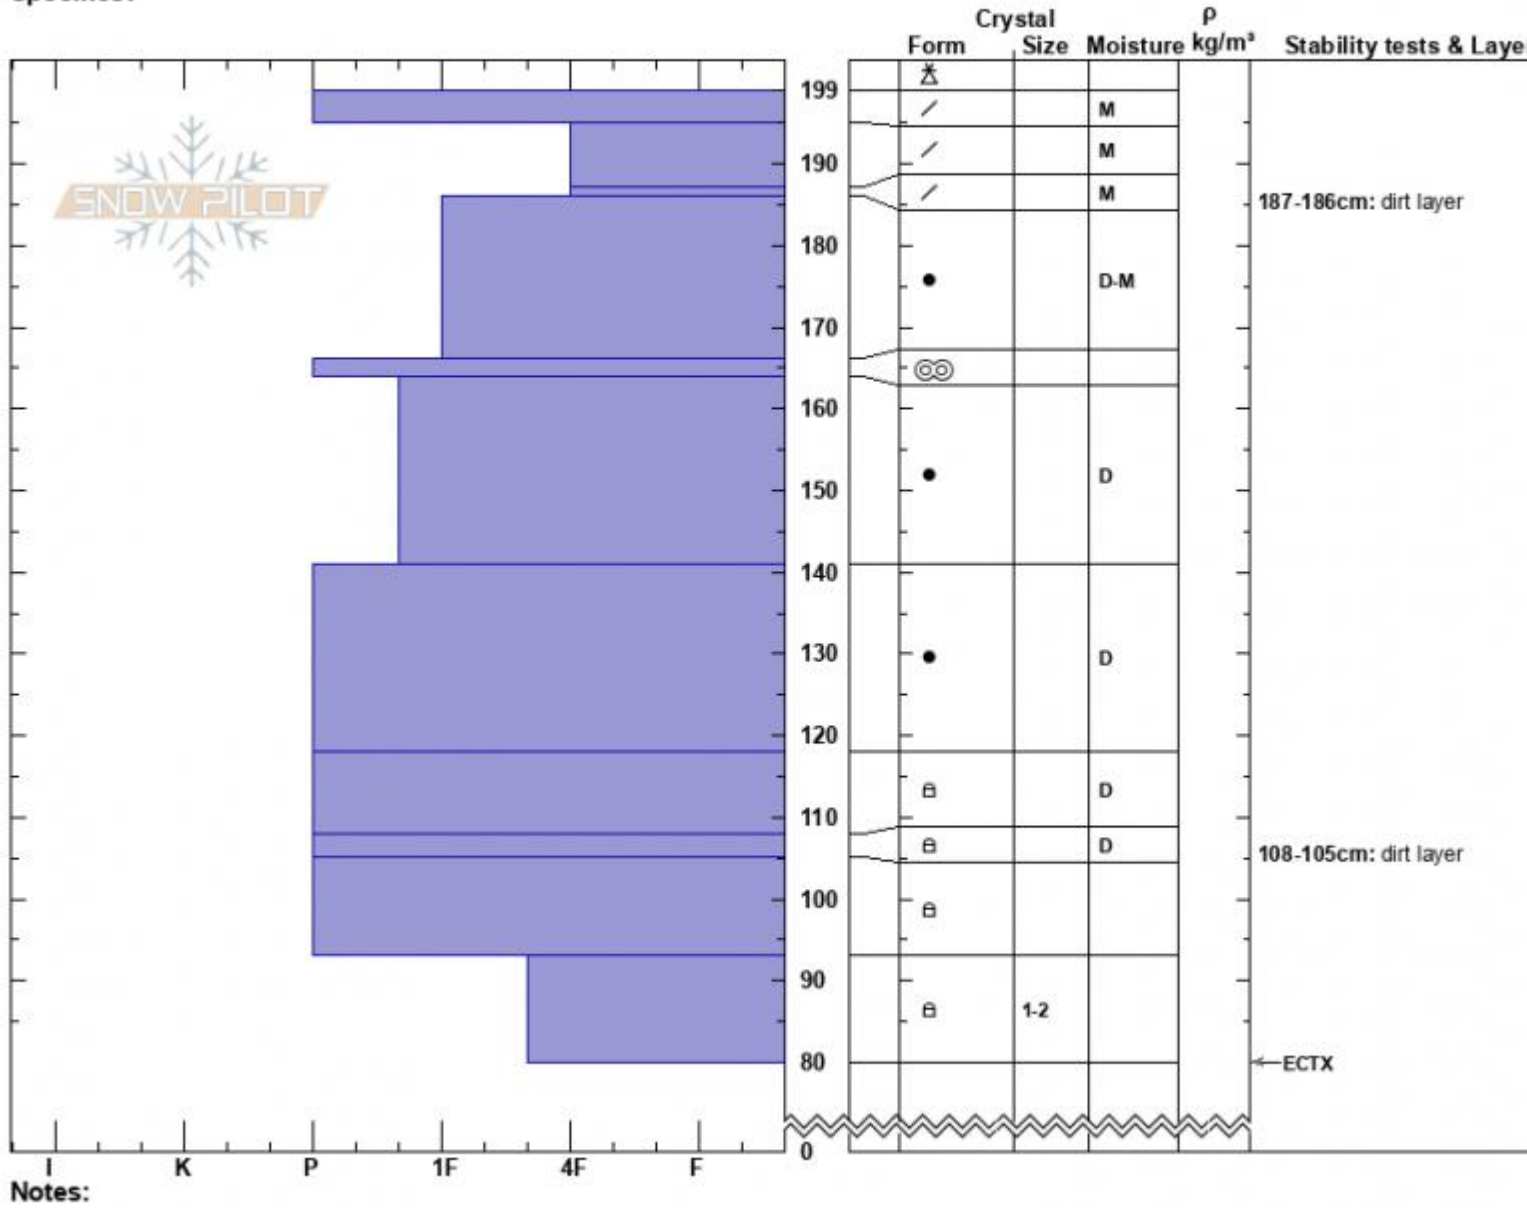

Wilderness Boundary  
 Madison Range-S  
 MT  
 Elevation: 8800 ft  
 Aspect: 285°  
 Specifics:

Haylee Darby  
 03/28/2025 - 1:00pm  
 Co-ord: 44.97689N, -111.35927W  
 Slope Angle: 17°  
 Wind Loading: no

Stability:  
 Air Temperature: -1°C  
 Sky Cover: SCT  
 Precipitation: NO  
 Wind: W Calm

HS:199 Layer Notes:  
 187-186cm: dirt layer  
 108-105cm: dirt layer

Advisory Region  
 Southern Madison  
 Longitude  
 -111.27W

Latitude

45.06N

Southern Madison, 2025-03-28