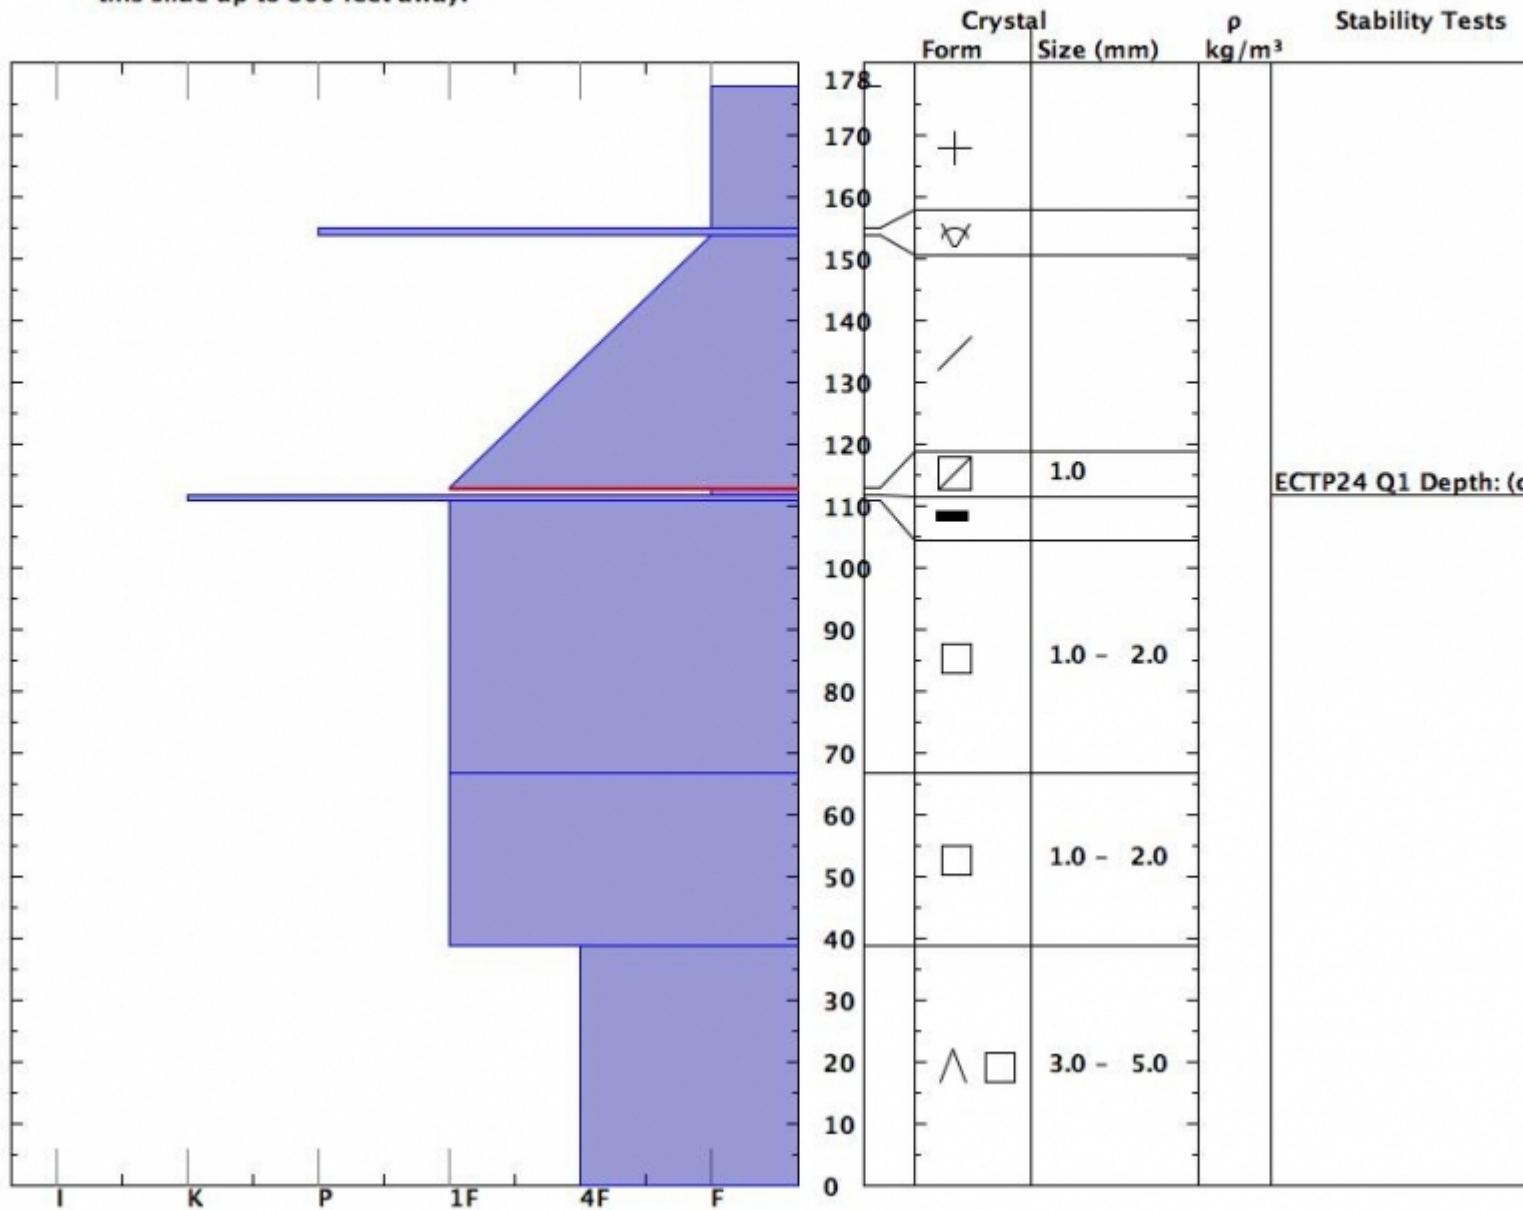

Snow Pit Profile
McAtee Basin
 Southern Madison, MT
 Elevation (m) 3000
 Aspect: 10
 Specifics Recent act on diff slopes.

Observer: eric knoff
 Wed Apr 14 13:30:00 MDT 2010
 Co-ord: 111.44194 W 45.17194 N
 Slope: 38
 Wind loading no

Stability on similar slopes Poor
 Air Temperature: 4 C
 Sky Cover Clear
 Precipitation None
 Wind: SW Light Breeze

Stability Test Notes:
 Layer n 112-1

Notes: This pit was in the crown of an avalanche that caused a fatality the previous day. Large sympathetic slide were released this slide up to 800 feet away.

This is the snowpit profile from the McAtee avalanche that resulted in a fatality on April, 14 2010.

Advisory Region
 Southern Madison
 Southern Madison, 2010-04-16