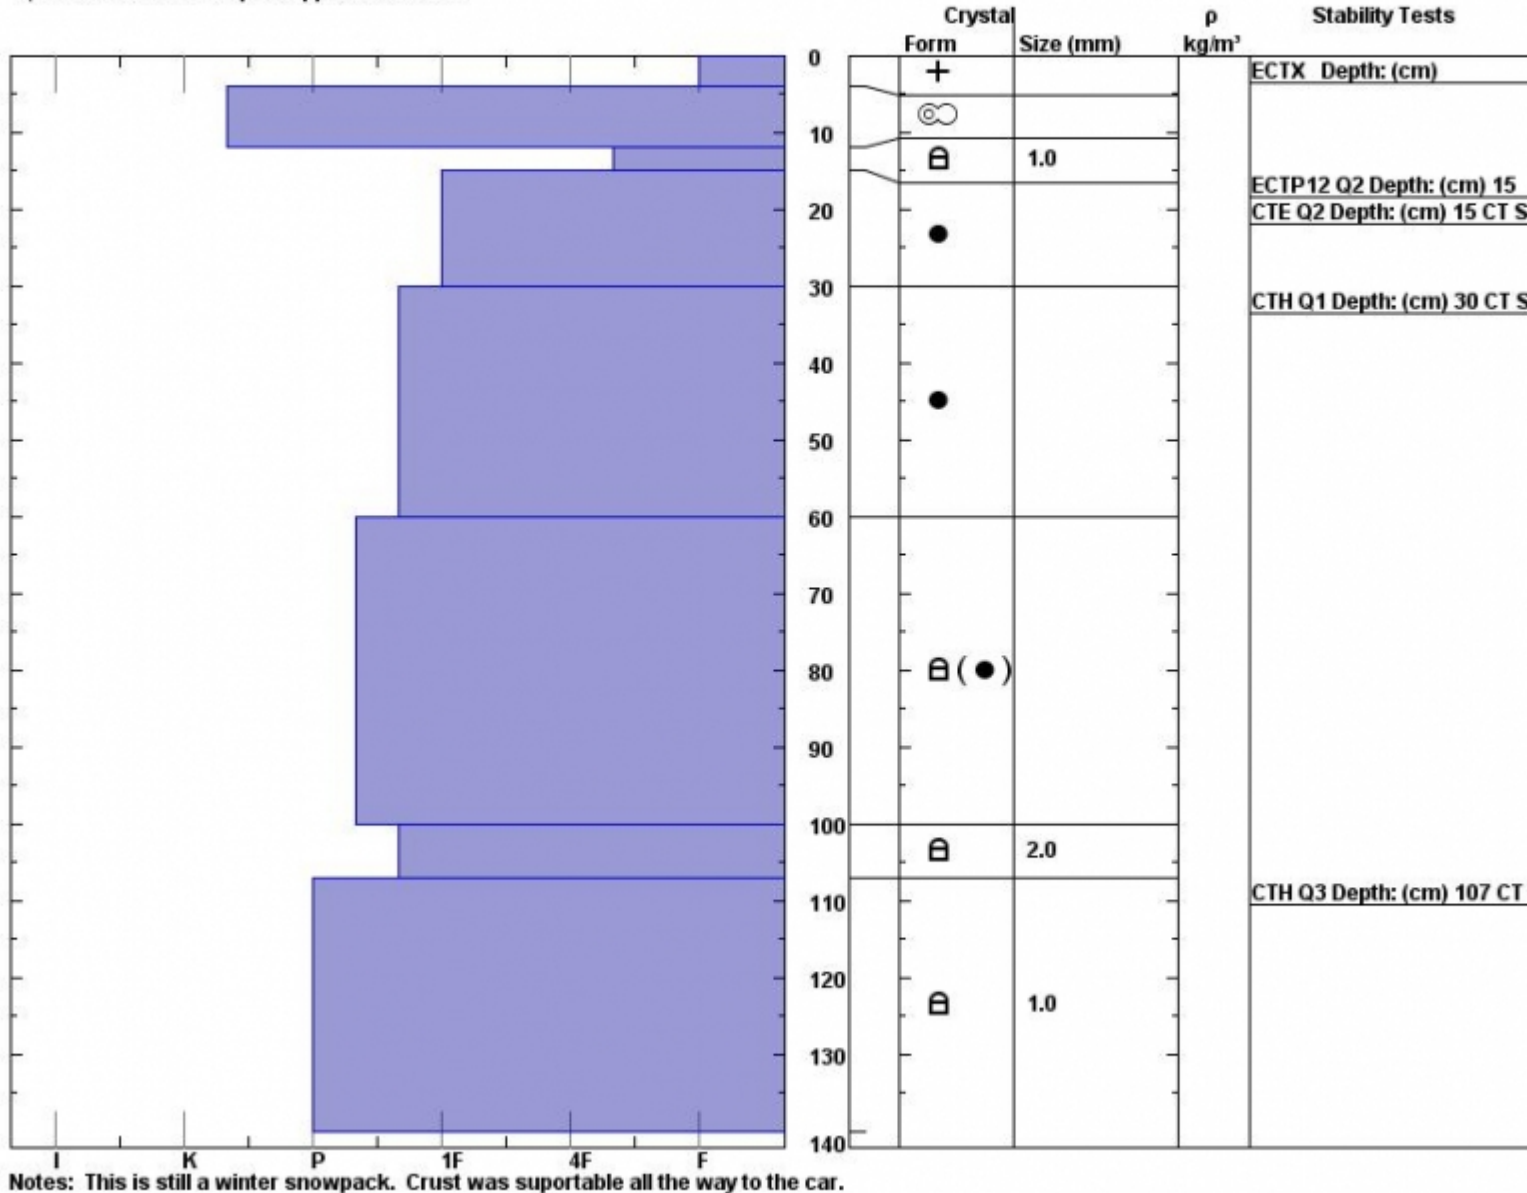

Snow Pit Profile
Bacon Rind Top
S. Madison, MT
 Elevation (ft) **9000**
 Aspect: **80**
 Specifics: **We skied slope. Supportable crust.**

Observer: **Doug Chabot**
Mon Apr 04 11:25:00 MDT 2011
 Co-ord: **44.97203 N 111.09761 W**
 Slope: **32**
 Wind loading: **no**

Stability on similar slopes: **Very Good**
 Air Temperature: **-5 C**
 Sky Cover: **sky 8/8 covered**
 Precipitation: **Snow < 0.5 cm/hr**
 Wind: **Calm**

HS200

Stability Test Notes:

Layer note

Advisory Region
 Southern Madison