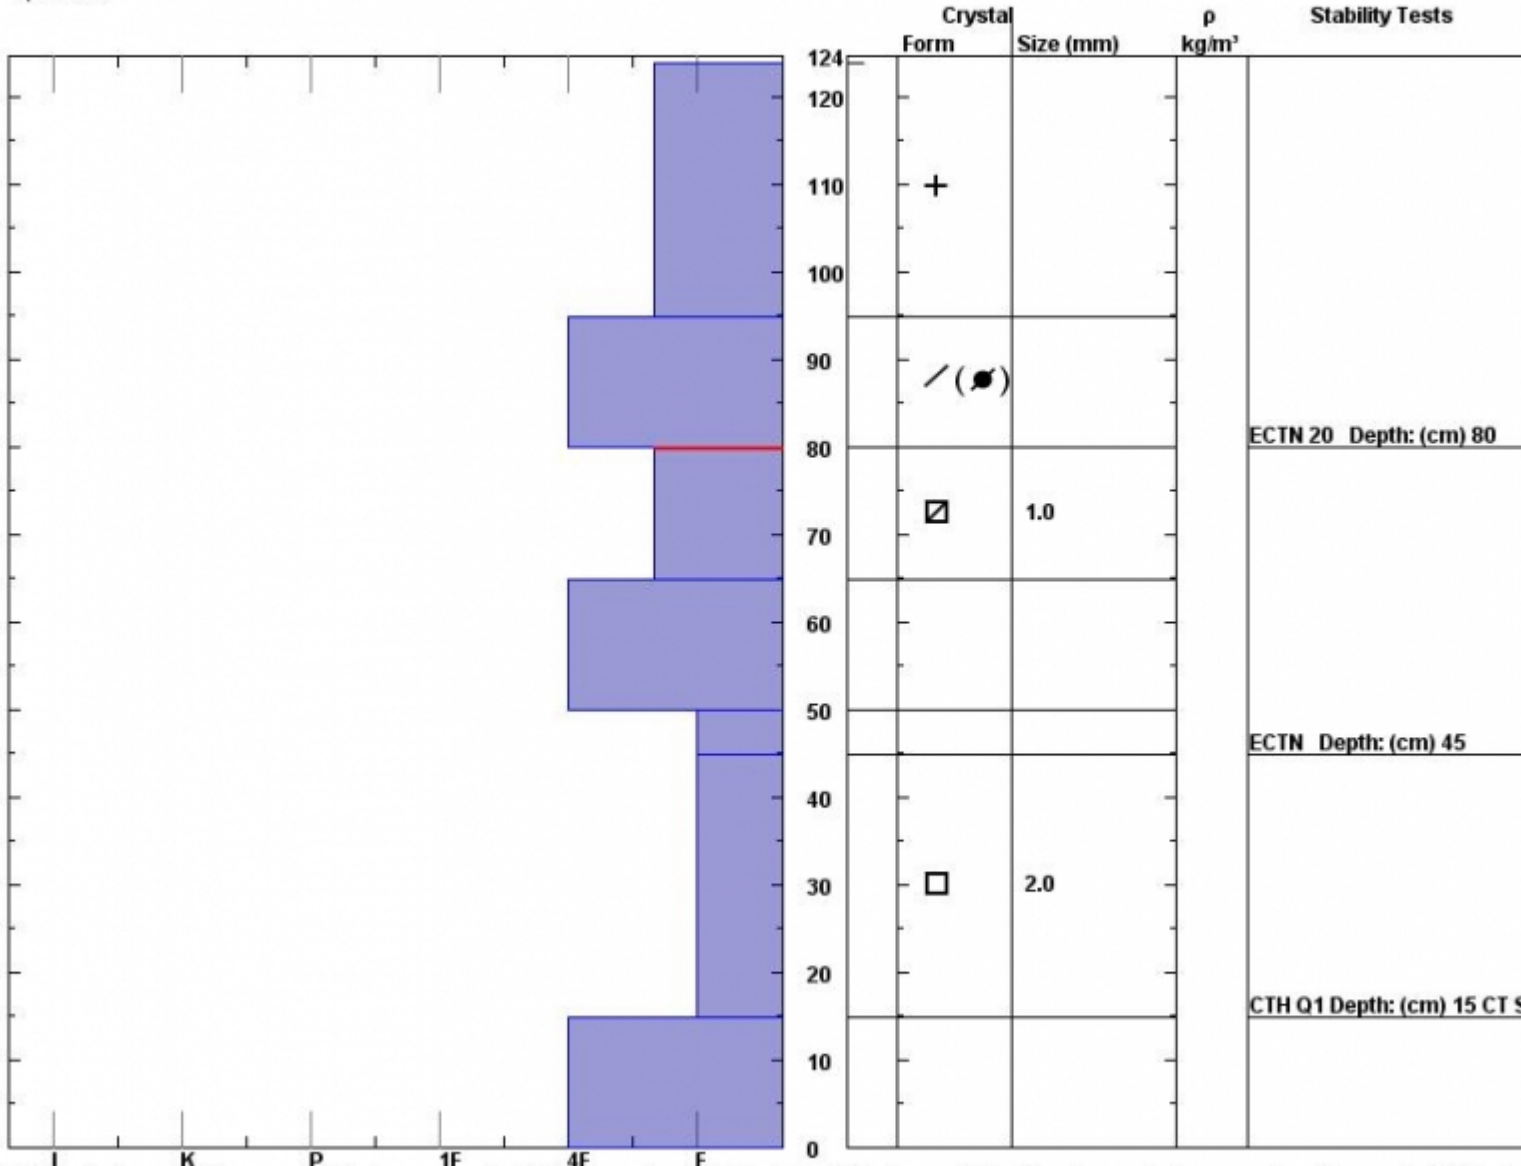

Snow Pit Profile  
**Yellow Mtn**  
**Madison, MT**  
 Elevation (ft) **9280**  
 Aspect: **60**  
 Specifics:

Observer: **Mark Staples**  
**Thu Jan 26 12:30:00 MST 2012**  
 Co-ord: **45.29873 N 111.31958 W**  
 Slope: **29**  
 Wind loading: **no**

Stability on similar slopes: **Fair**  
 Air Temperature: **C**  
 Sky Cover: **Clear**  
 Precipitation:  
 Wind:

Stability Test Notes:  
 Layer note:  
**65-80: Pro**

Notes: Boot pen. to the ground. Weak snowpack, but lacking structure? load? both? to be unstable. Nearby on similar aspect we triggered a thick wind facets over rocks.