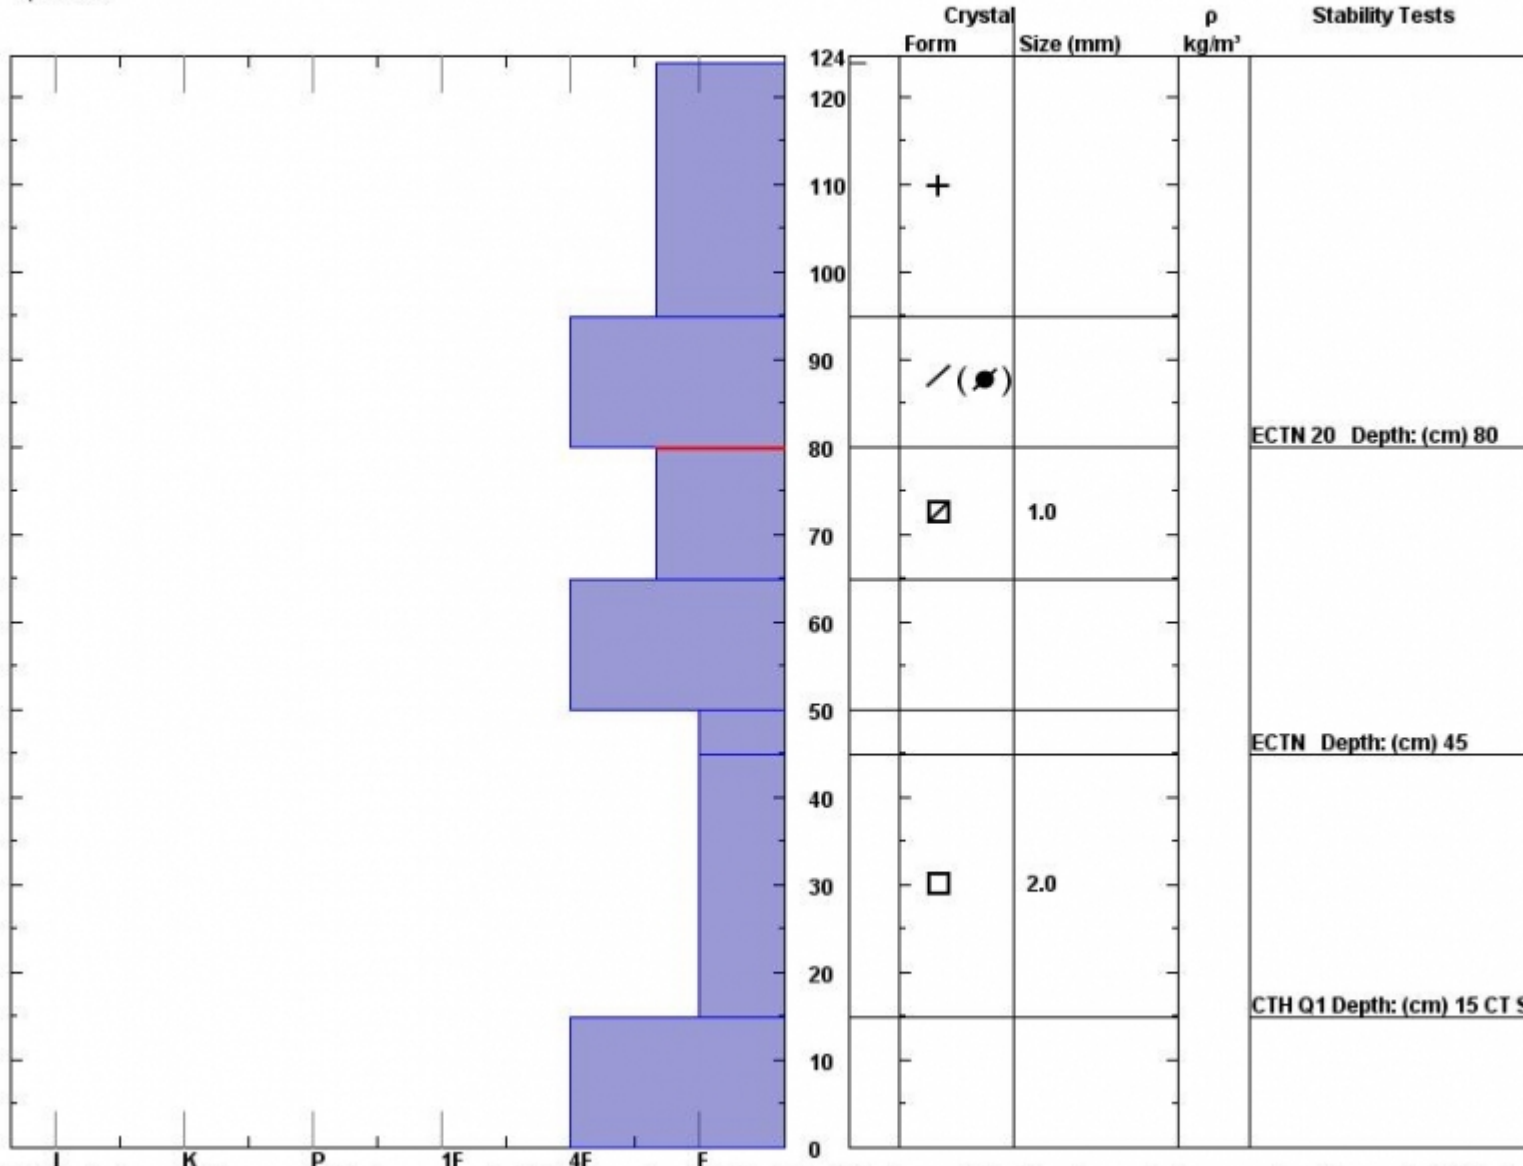

Snow Pit Profile  
**Yellow Mtn**  
**Madison, MT**  
 Elevation (ft) **9280**  
 Aspect: **60**  
 Specifics:

Observer: **Mark Staples**  
**Thu Jan 26 12:30:00 MST 2012**  
 Co-ord: **45.29873 N 111.31958 W**  
 Slope: **29**  
 Wind loading: **no**

Stability on similar slopes: **Fair**  
 Air Temperature: **C**  
 Sky Cover: **Clear**  
 Precipitation:  
 Wind:

Stability Test Notes:  
 Layer note:  
**65-80: Pro**

Notes: Boot pen. to the ground. Weak snowpack, but lacking structure? load? both? to be unstable. Nearby on similar aspect we triggered a thick wind  
 facets over rocks.