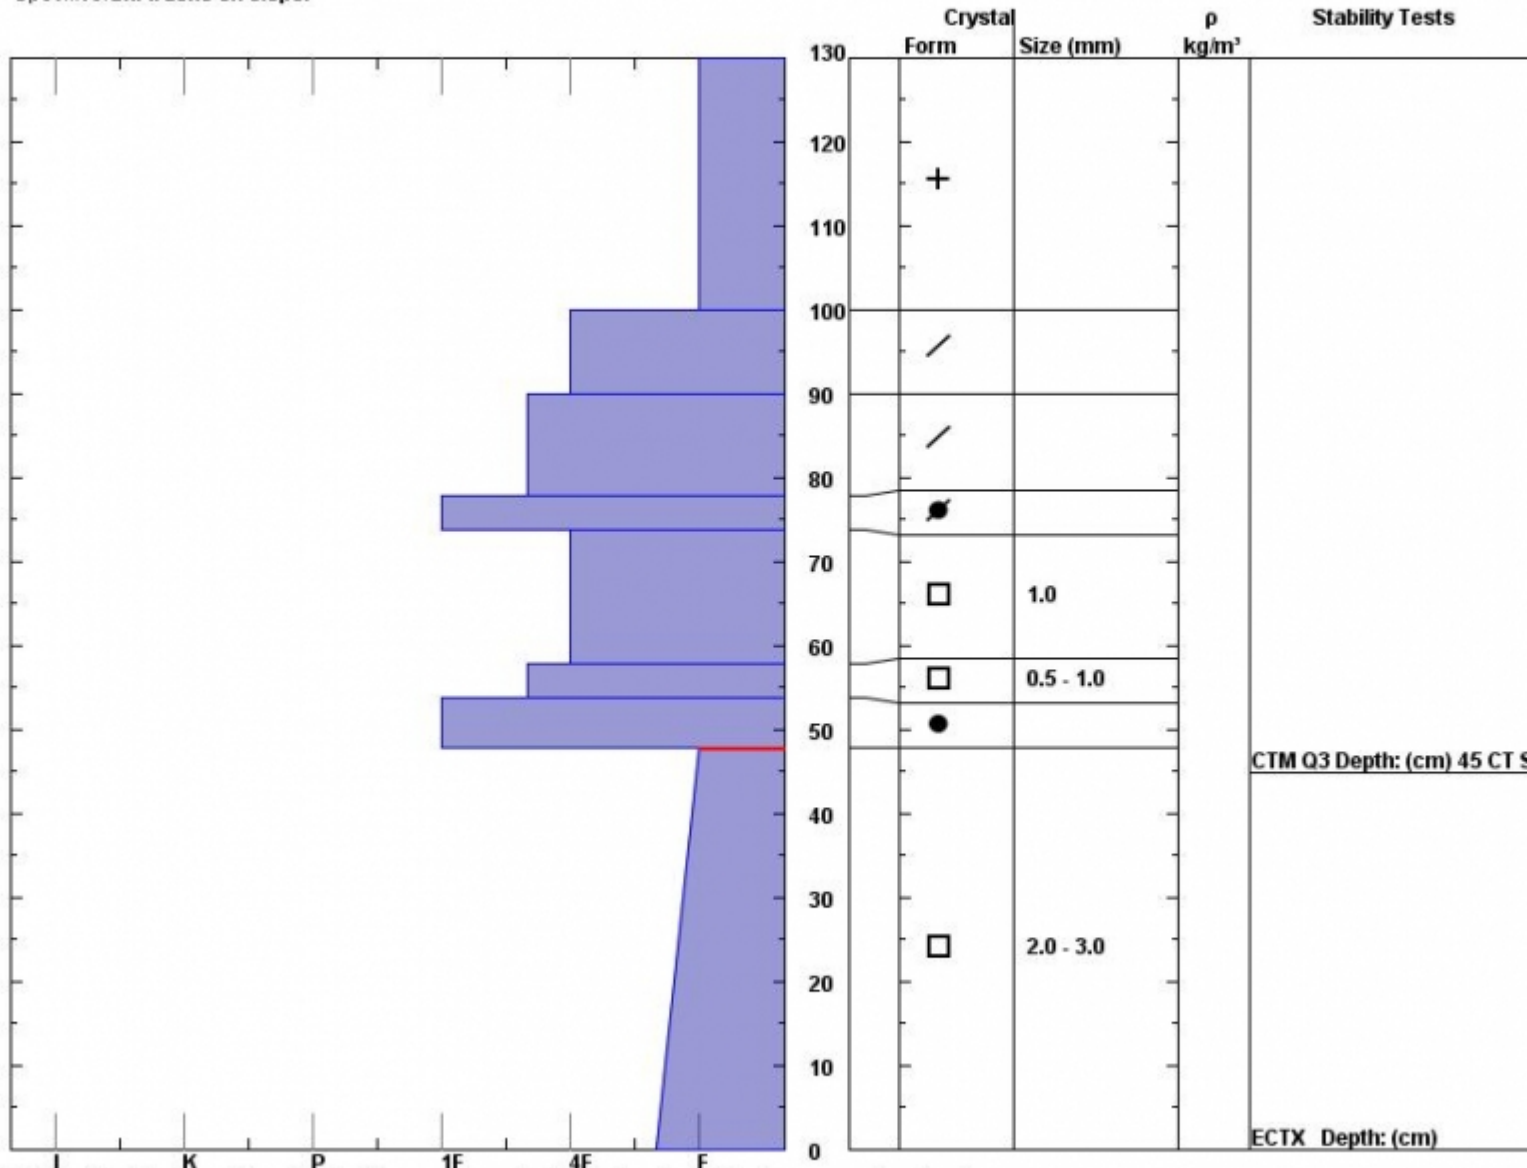

Snow Pit Profile
Trapper Creek
Southern Madison Range
 Elevation (ft) **9600**
 Aspect: **40**
 Specifics: **Ski tracks on slope.**

Observer: **Eric Knoff**
Sun Feb 12 23:06:00 MST 2012
 Co-ord: **N W**
 Slope: **25**
 Wind loading: **no**

Stability on similar slopes: **Fair**
 Air Temperature: **-3 F**
 Sky Cover: **sky 3/8 to 4/8 covered**
 Precipitation:
 Wind: **W Light Breeze**

Stability Test Notes:
 Layer note: **0-48: Prob**

Advisory Region
 Southern Madison