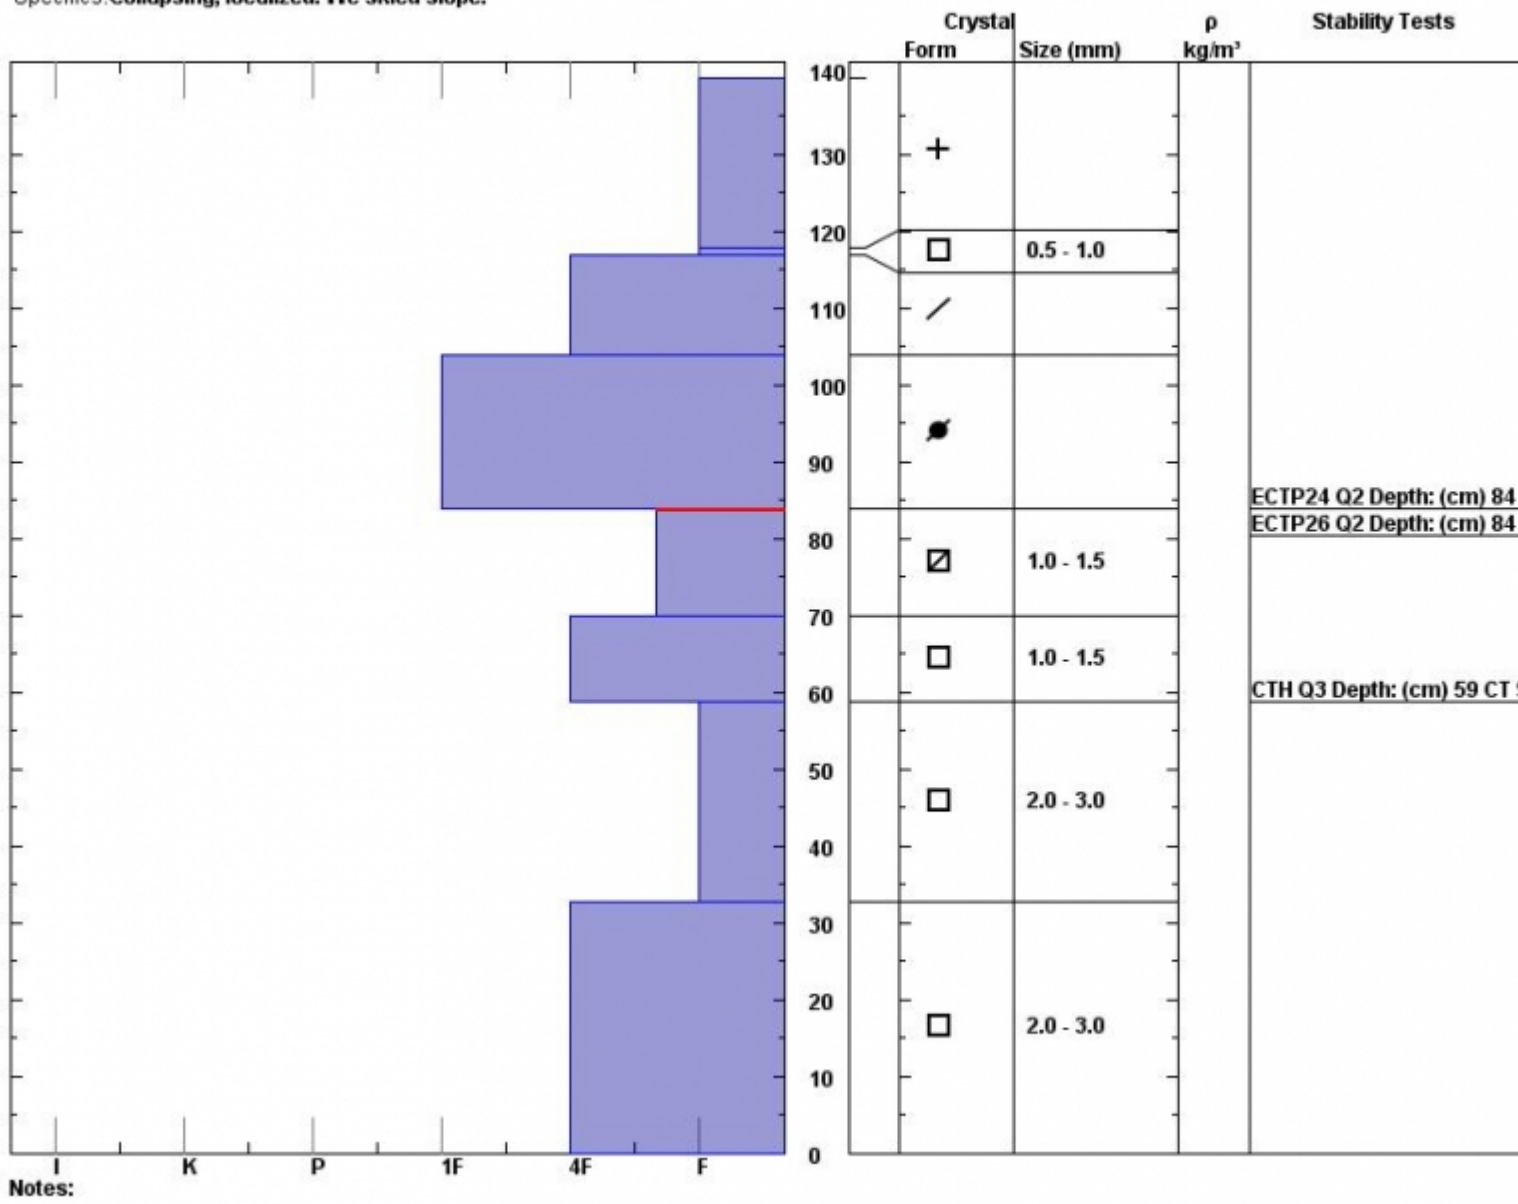

Snow Pit Profile  
**Ernie Miller**  
 Southern Madison, MT  
 Elevation (ft) **8870**  
 Aspect: **80**  
 Specifics: **Collapsing, localized. We skied slope.**

Observer: **Doug Chabot**  
**Fri Feb 17 11:07:00 MST 2012**  
 Co-ord: **44.95805 N 111.12955 W**  
 Slope: **28**  
 Wind loading: **previous**

Stability on similar slopes: **Good**  
 Air Temperature: **-4 C**  
 Sky Cover: **Clear**  
 Precipitation: **None**  
 Wind: **Calm**

**PS15 HS140**  
 Stability Test Notes: **70-84: Pro**  
 Layer note