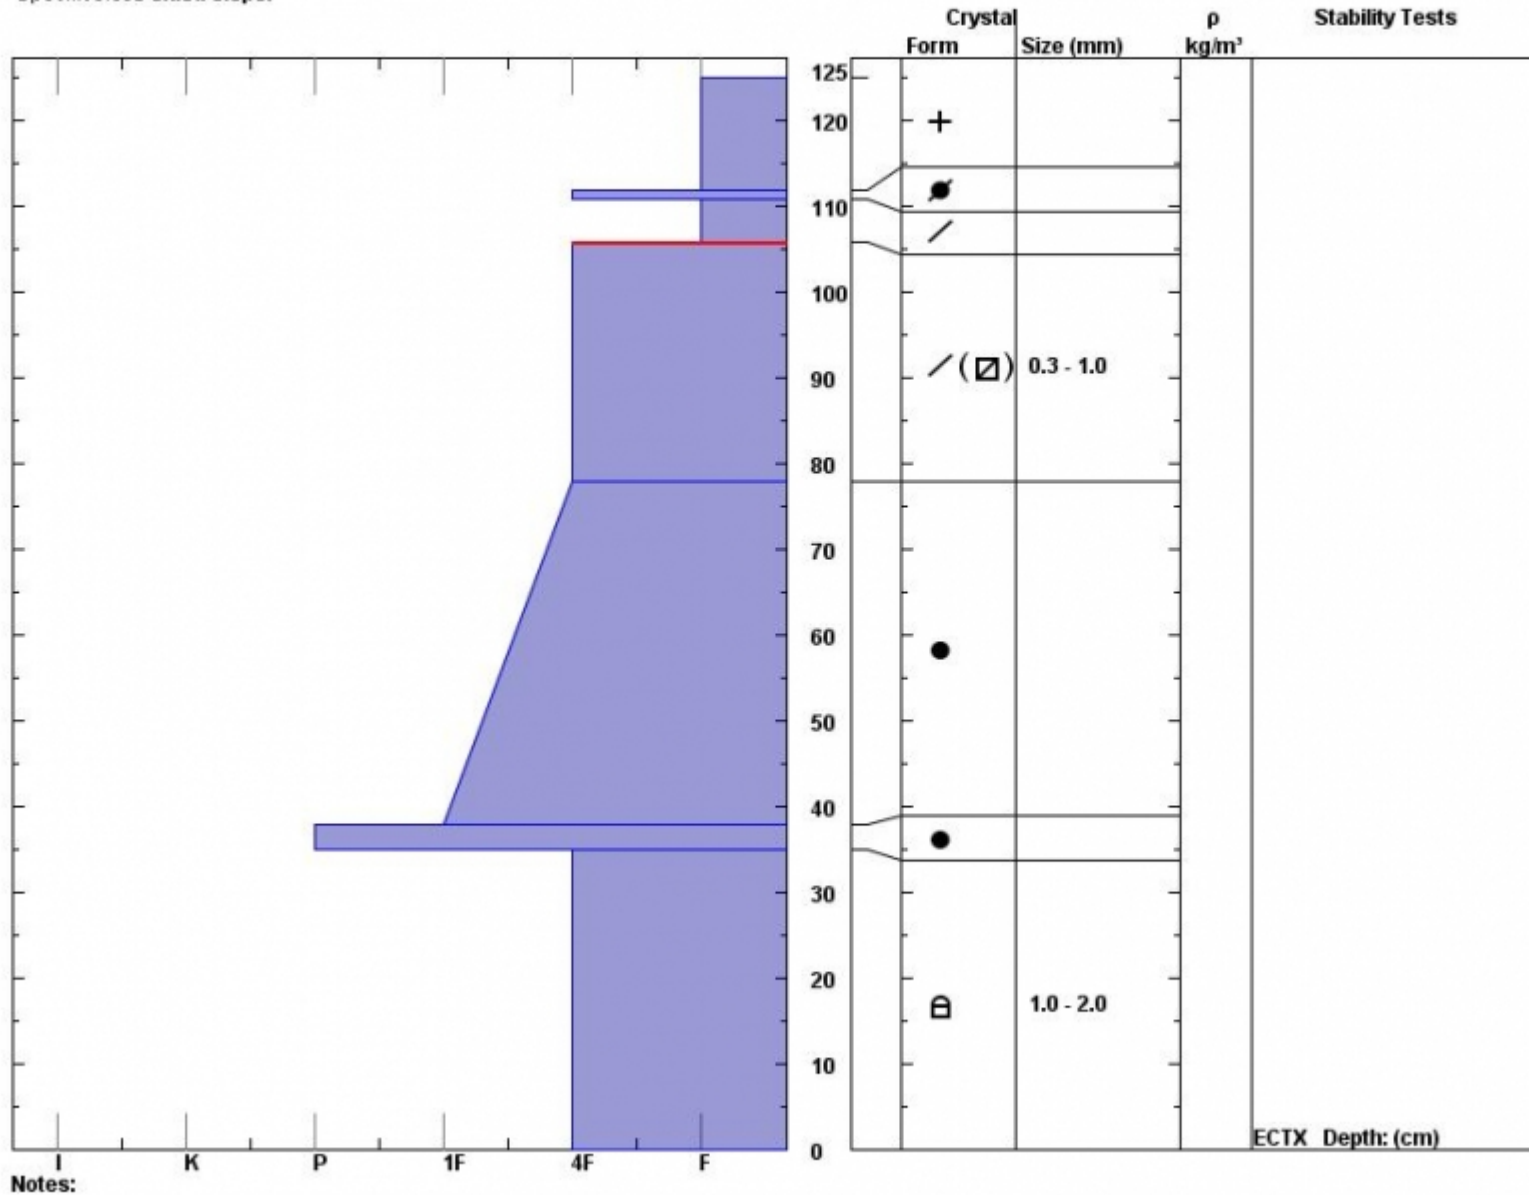

Snow Pit Profile

Observer: **Eric Knoff**

Stability on similar slopes: **Good**

Stability Test Notes:

Layer note

Fri Jan 11 01:25:00 MST 2013

Air Temperature: **5 F**

78-106: Pr

Northern Madison, MT

Co-ord: **N W**

Sky Cover: **sky 8/8 covered**

Elevation (ft) **9346**

Slope: **20**

Precipitation: **Snow - 1 cm/hr**

Aspect: **50**

Wind loading: **no**

Wind: **SW Light Breeze**

Specifics: **We skied slope.**

Advisory Region
Northern Madison

Forecast link: [GNFAC Avalanche Forecast for Sun Jan 20, 2013](#)

Northern Madison, 2013-01-14