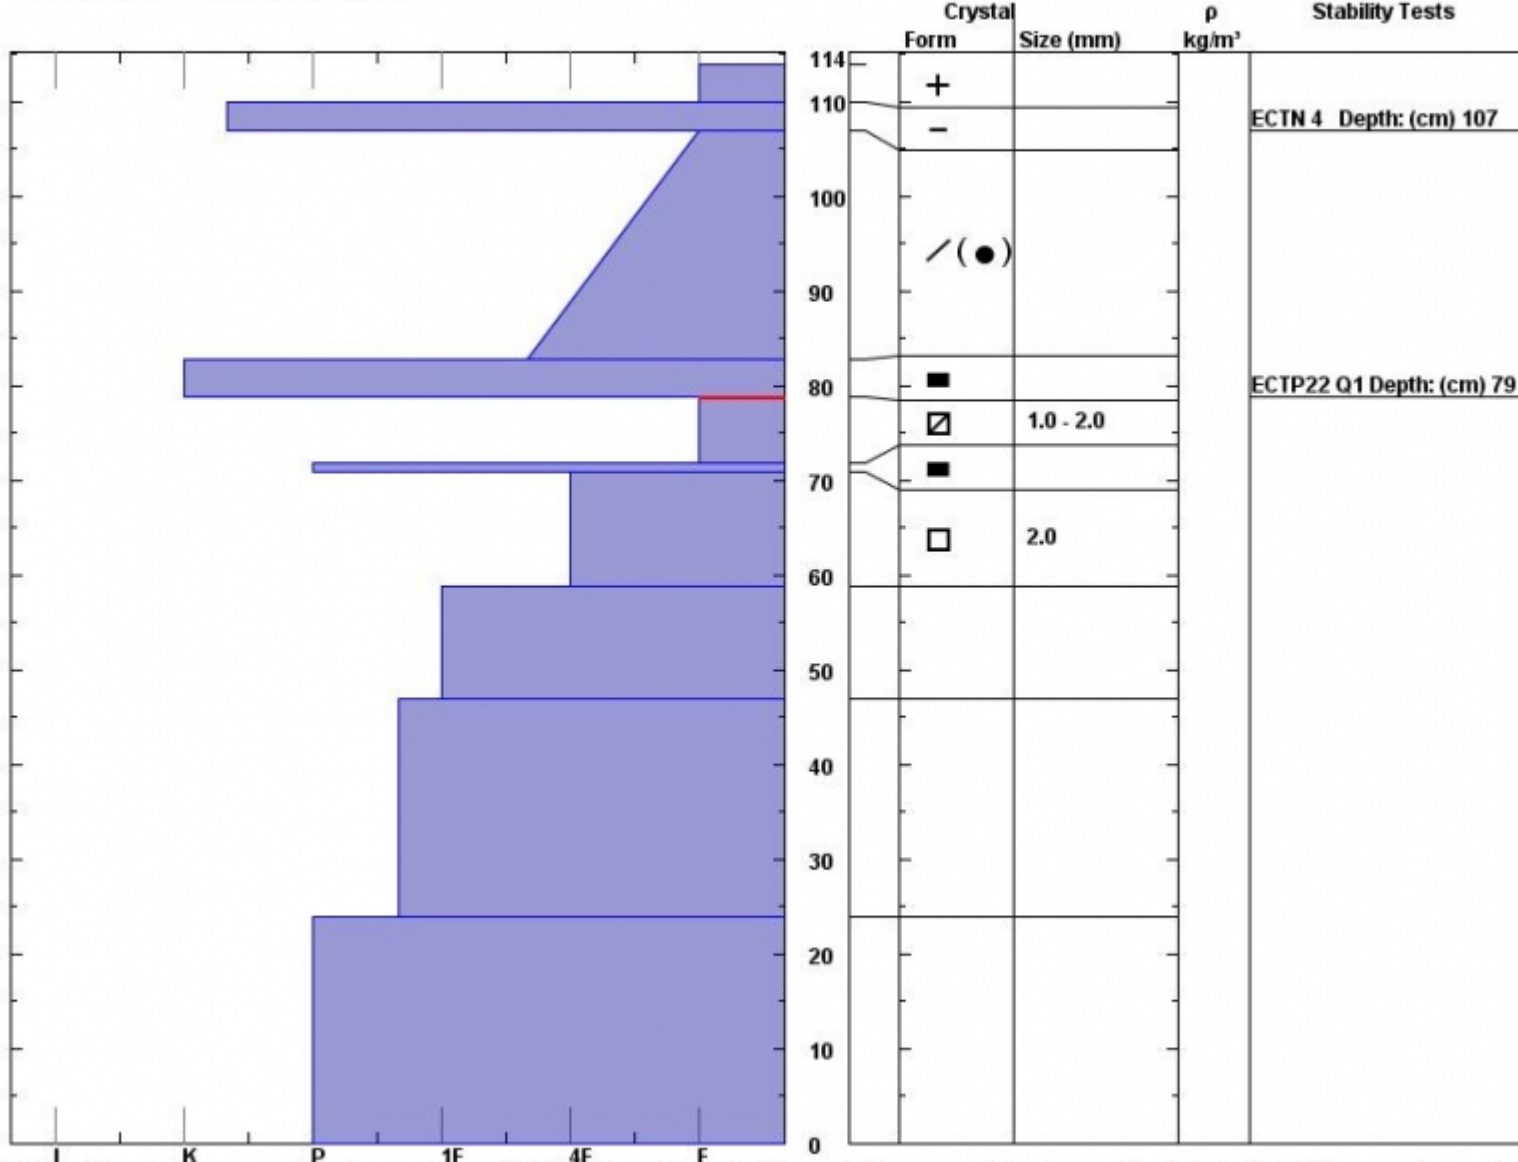

Snow Pit Profile
Cabin Creek 2
S Madison, MT
 Elevation (ft) **8875**
 Aspect: **180**
 Specifics: **Snowmobile tracks on slope.**

Observer: **Mark Staples**
Tue Feb 05 13:15:00 MST 2013
 Co-ord: **44.92848 N 111.26707 W**
 Slope: **32**
 Wind loading: **no**

Stability on similar slopes: **Poor**
 Air Temperature: **C**
 Sky Cover: **sky 8/8 covered**
 Precipitation: **None**
 Wind: **Calm**

Stability Test Notes: Layer note
72-79: Pro

Notes: This slope has seen lots of sun and warmth. The Nytros didn't mind the crusts too much - they chewed it up! Lack of visibility prevented us from there has been recent avalanche activity. There were 10 natural avalanches reported on a similar aspect and elevation on Kirkwood Ridge 4 d

Advisory Region
 Southern Madison

Forecast link: [GNFAC Avalanche Forecast for Wed Feb 6, 2013](#) [GNFAC Avalanche Forecast for Thu Feb 7, 2013](#)

Southern Madison, 2013-02-05