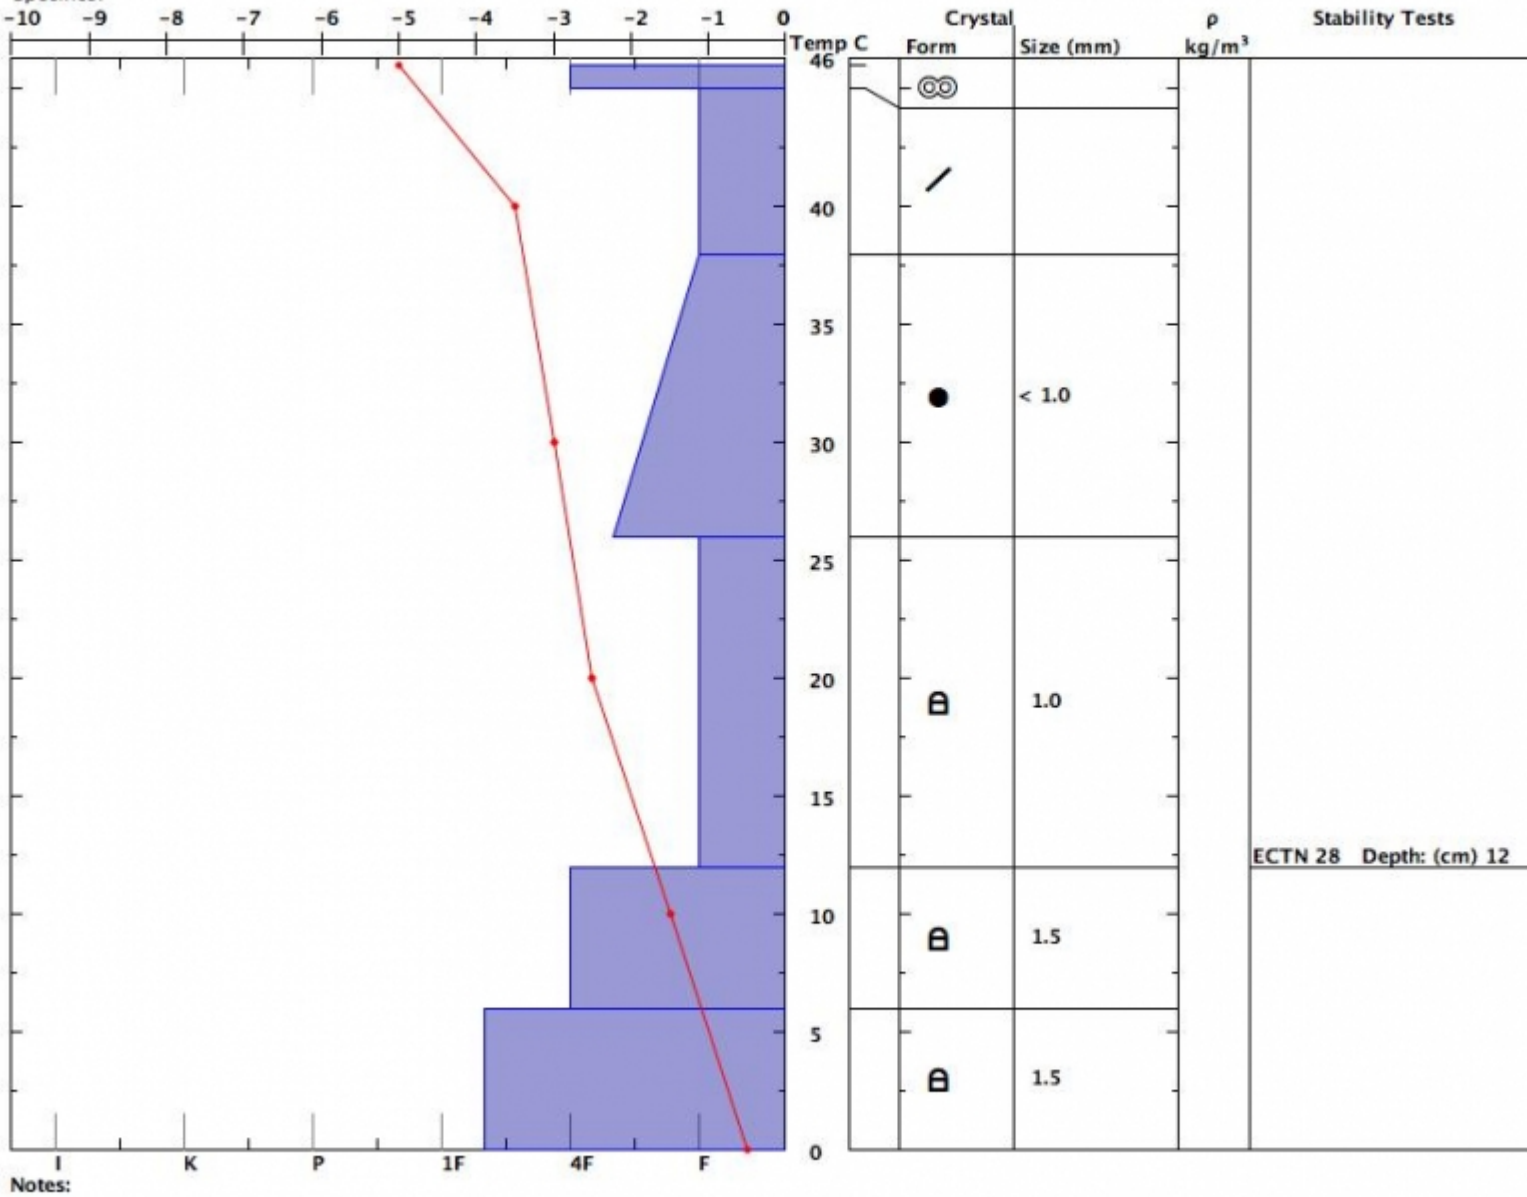

**Snow Pit Profile**  
**Middle Basin**  
**Northern Madison, MT**  
 Elevation (ft) 9300  
 Aspect: 85  
 Specifics:

Observer: Nat Grainger  
 Wed Nov 27 16:00:00 MST 2013  
 Co-ord: N W  
 Slope: 28  
 Wind loading: no

Stability on similar slopes: Good  
 Air Temperature: 0.2 C  
 Sky Cover: sky < 2/8 covered  
 Precipitation: None  
 Wind: Calm

**PF46 H546**  
 Stability Test Notes:  
 12: Q3 isolated area

Layer note