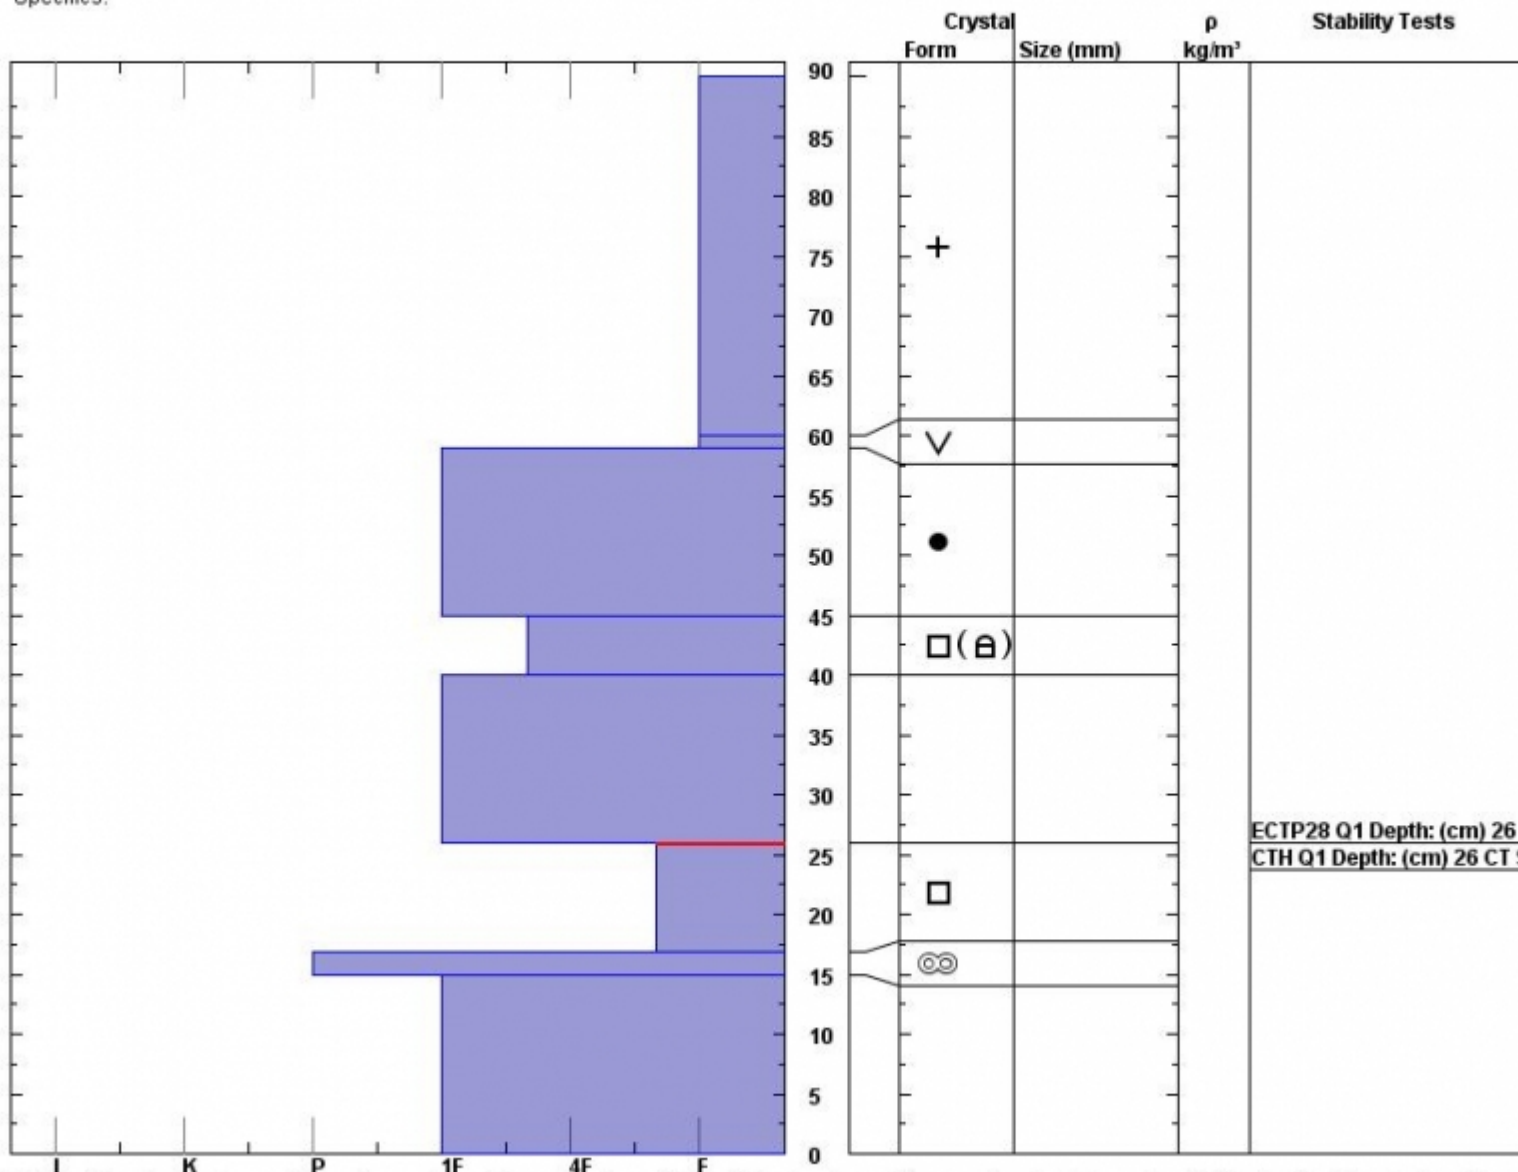

Snow Pit Profile
Carrot Basin
S. Madison, MT
 Elevation (ft)
 Aspect: **48**
 Specifics:

Observer: **Doug Chabot**
Sun Dec 08 11:40:00 MST 2013
 Co-ord: **N W**
 Slope: **15**
 Wind loading: **no**

Stability on similar slopes: **Fair**
 Air Temperature: **-21 C**
 Sky Cover: **sky 8/8 covered**
 Precipitation: **None**
 Wind: **Calm**

HS90
 Stability Test Notes:
 59-60: no
 17-26: Pro

Notes: This pit was dug on the southern edge of Carrot Basin on the north facing slope. It was untracked. Occasionally the track of the sled would punch through the 1F slab and get stuck. No naturals anywhere.