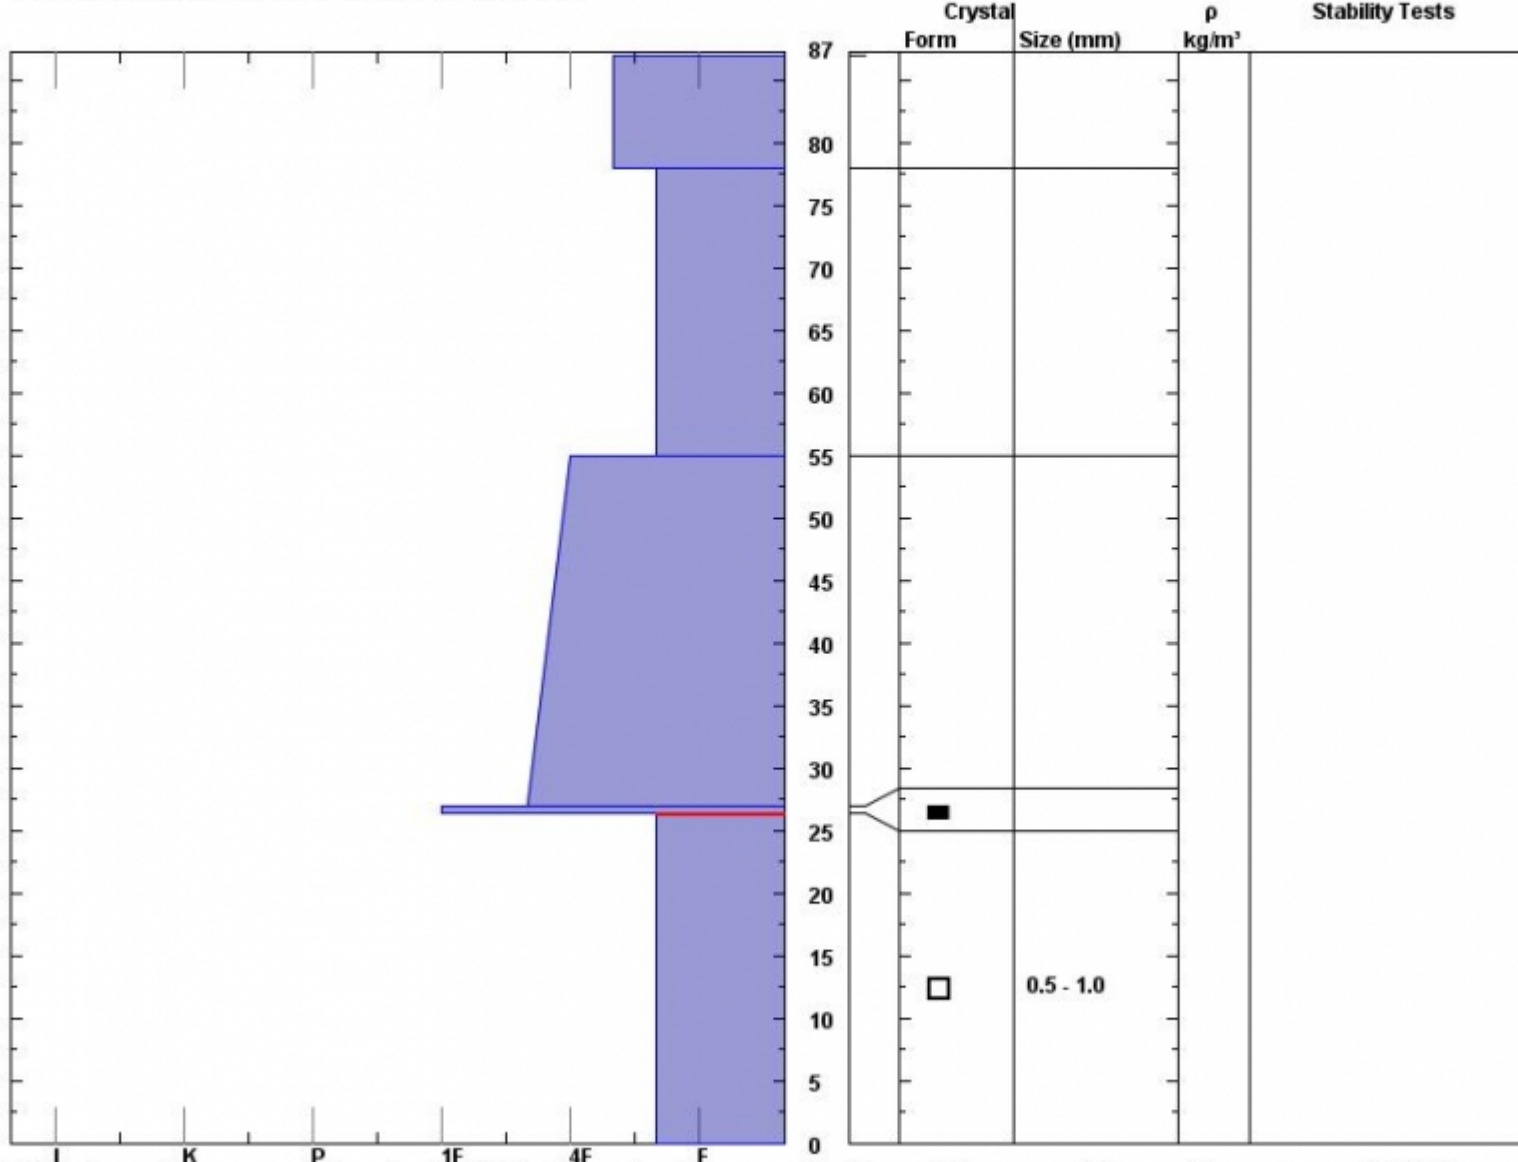

Snow Pit Profile
Henderson Mtn
Beartooth, MT
 Elevation (ft) **9450**
 Aspect: **210**
 Specifics: **Avalanche Pit: crown; Collapsing, widespread.**

Observer: **Mark Staples**
Wed Nov 26 16:00:00 MST 2014
 Co-ord: **45.04174 N 109.94242 W**
 Slope: **37**
 Wind loading: **yes**

Stability on similar slopes: **Very Poor**
 Air Temperature: **C**
 Sky Cover: **sky 8/8 covered**
 Precipitation: **Snow - 2 cm/hr**
 Wind: **Strong**

Stability Test Notes:
 Layer notes:
0-26.5: Pro

Notes: Crown from a snowmobile avalanche fatality. This avalanche was remotely triggered. The snowpack in many other areas was 3-4 feet deep.