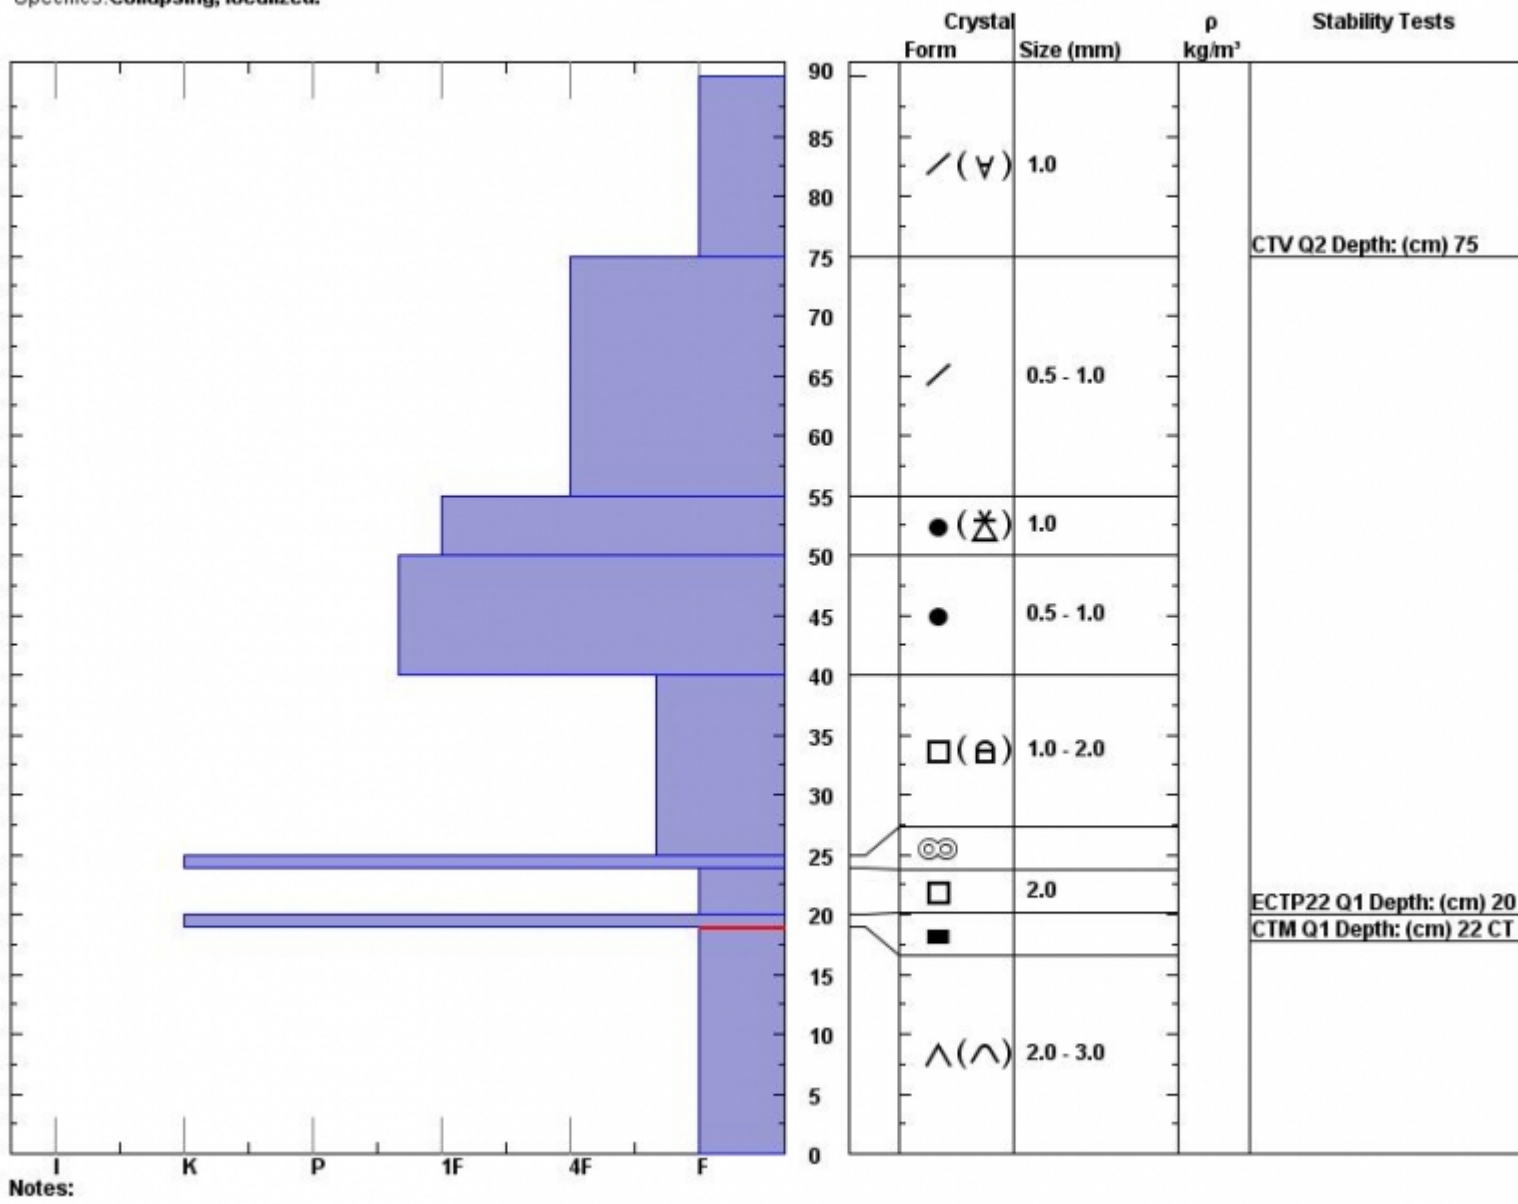

Snow Pit Profile
Hyalite Main Fk
Hyalite, MT
 Elevation (ft) **8770**
 Aspect: **50**
 Specifics: **Collapsing, localized.**

Observer: **Nina Hance**
Tue Dec 02 11:40:00 MST 2014
 Co-ord: **45.39448 N 110.95953 W**
 Slope: **30**
 Wind loading: **no**

Stability on similar slopes: **Fair**
 Air Temperature: **C**
 Sky Cover: **Clear**
 Precipitation: **None**
 Wind: **Calm**

HS90
 Stability Test Notes:
 Layer note: **20-24: beg**
0-19: Prob

Advisory Region
 Northern Gallatin

Forecast link: [GNFAC Avalanche Forecast for Wed Dec 3, 2014](#) [GNFAC Avalanche Forecast for Thu Dec 4, 2014](#)

Northern Gallatin, 2014-12-02