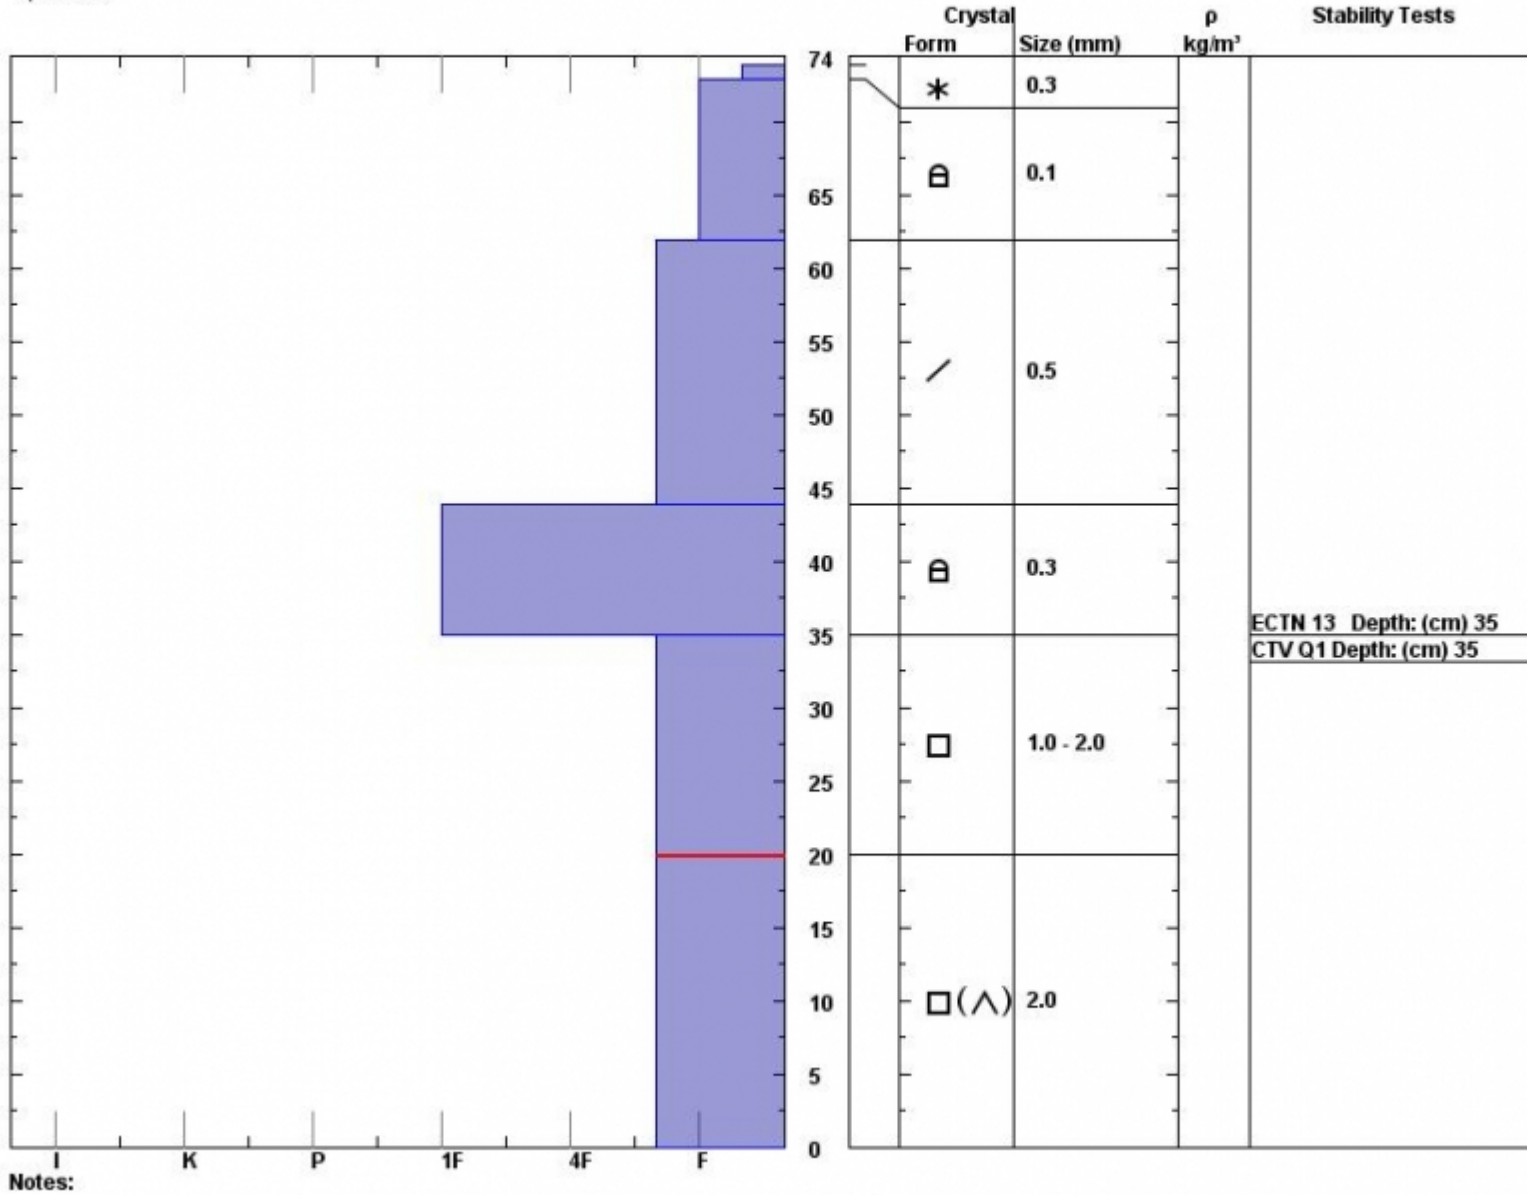

Snow Pit Profile
Sage Basin Taylor Fk
Southern Madison, MT
 Elevation (ft) **9050**
 Aspect: **38**
 Specifics:

Observer: **Nina Hance**
Wed Dec 03 23:20:00 MST 2014
 Co-ord: **44.95016 N 111.30628 W**
 Slope: **34**
 Wind loading: **no**

Stability on similar slopes: **Good**
 Air Temperature: **28 F**
 Sky Cover: **sky 8/8 covered**
 Precipitation: **Snow < 0.5 cm/hr**
 Wind: **Light Breeze**

HS74

Stability Test Notes:

Layer note

0-20: Prob