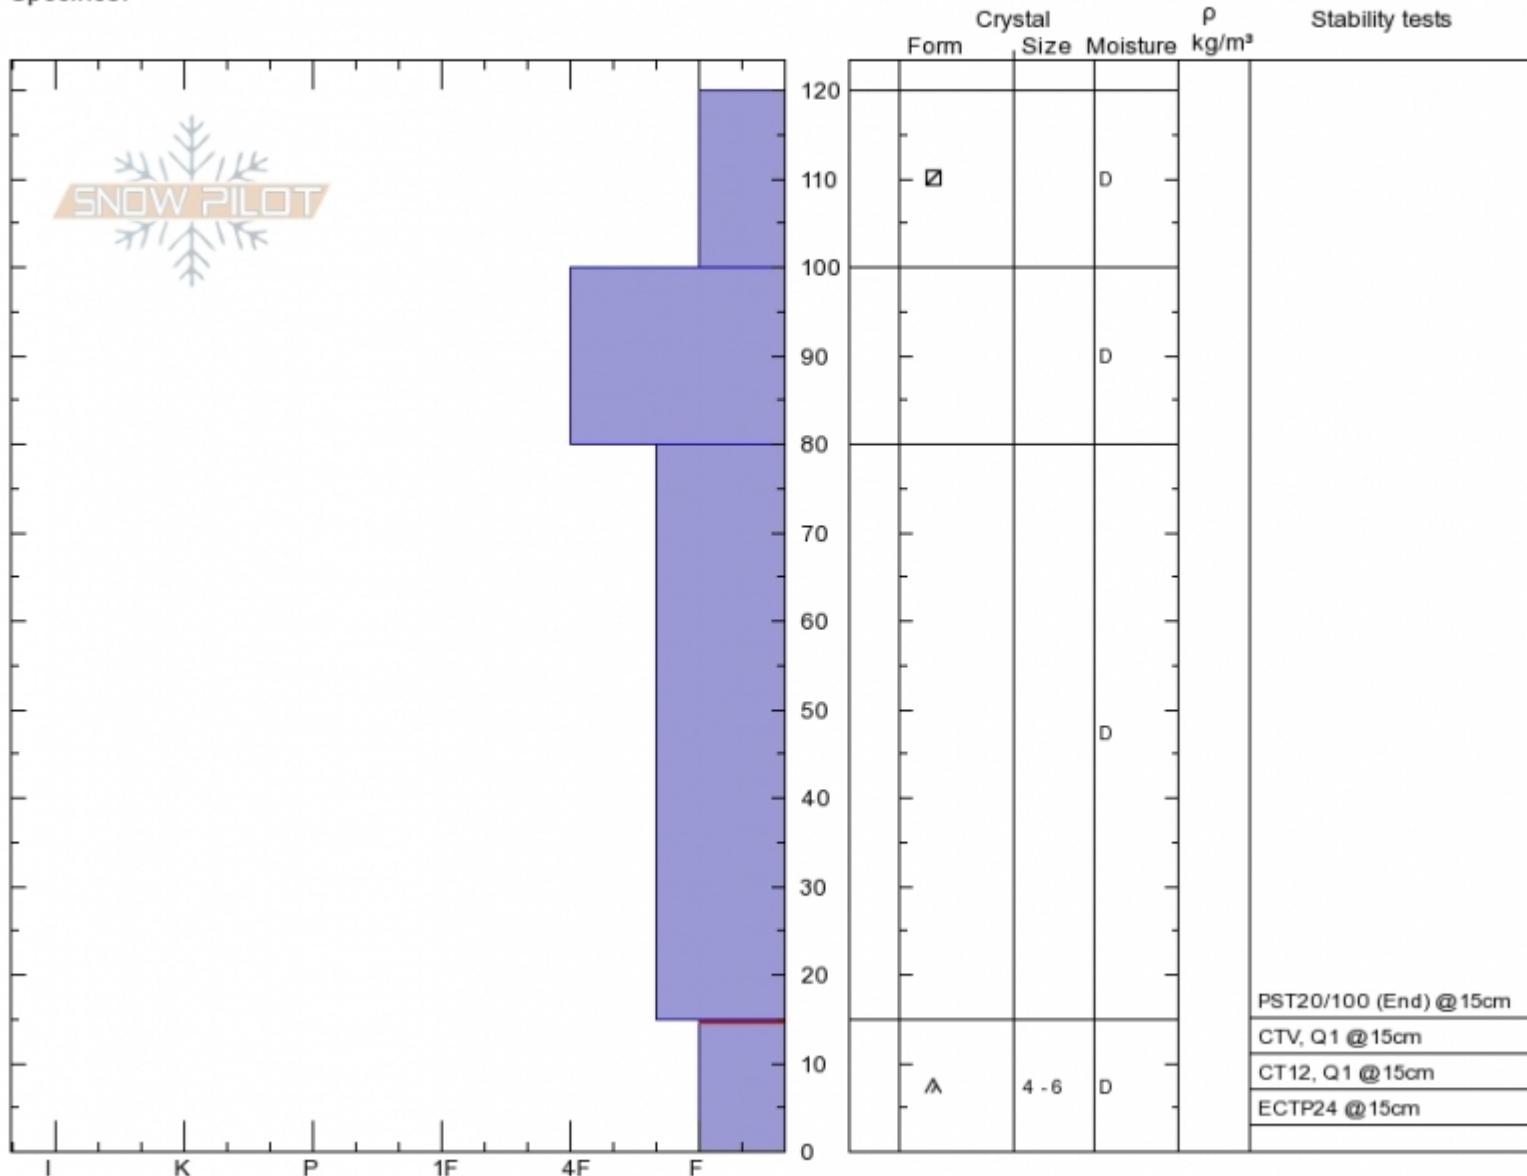

Lightning Creek
 Madison Range-S
 MT
 Elevation: 9032 ft
 Aspect: 100°
 Specifics:

Doug Chabot
 Tue Jan 24 12:45 2017
 Co-ord: 44.97945N, -111.37273W
 Slope Angle: 33°
 Wind Loading: no

Stability: **Poor**
 Air Temperature: -9°C
 Sky Cover: **SCT**
 Precipitation: **NO**
 Wind: **Calm**

HS120
 Stability Test Notes
 15: no bueno

Layer No
 0-15: Prob

PST20/100 (End) @ 15cm
 CTV, Q1 @ 15cm
 CT12, Q1 @ 15cm
 ECTP24 @ 15cm

Notes: Video of pit: <https://youtu.be/kiRb0-6BL9g>
 Photo of pit: <http://www.mtavalanche.com/images/17/digging-snowpit-s-madison-range>