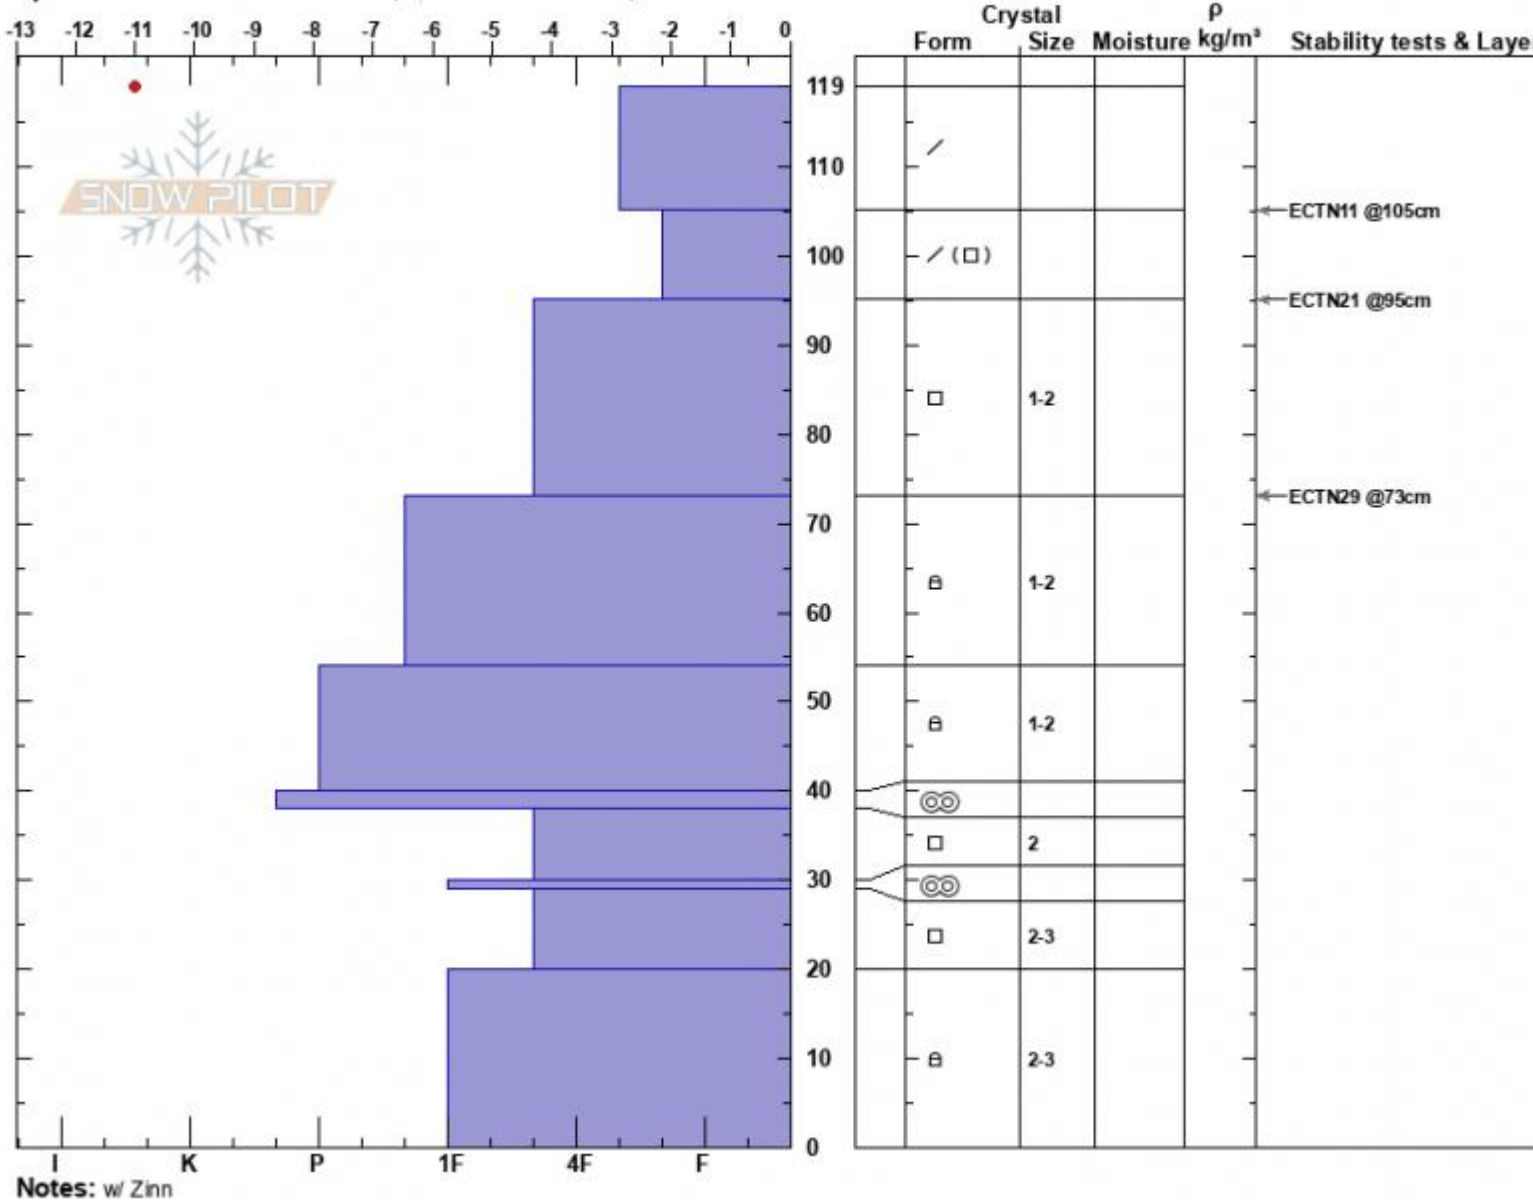

Mt. Abundance, SE
 Cooke City
 MT
 Elevation: 9235 ft
 Aspect: 170°
 Specifics: Snowmobile tracks on slope; We snowmobiled slope

Alex Marienthal
 01/26/2025 - 2:20pm
 Co-ord: 45.06483N, -110.01138W
 Slope Angle: 15°
 Wind Loading: no

Stability: Good HS:119 Layer Notes:
 Air Temperature: -8.5°C PF:45 38-30cm:Problematic layer
 Sky Cover: CLR
 Precipitation: NO
 Wind: Calm

Advisory Region
 Cooke City
 Longitude
 -109.94W
 Latitude
 45.02N
 Cooke City, 2025-01-26